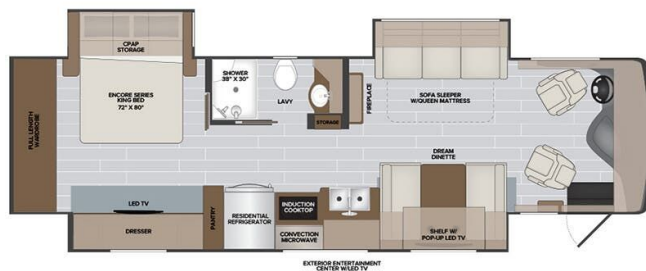

SPECIFICATIONS

Year	2024
Manufacturer	HOLIDAY RAMBLER
Brand	NAUTICA
Model	34RX
Type	Motorhome
Class	A
Fuel Type	DIESEL
Status	New
Stock #	22663
Financing Available	✘
Warranty Available	✘
Odometer	4274 kms.
VIN	4UZAB2FC7RCVA1062
Chassis	N/A
Engine	N/A
Transmission	N/A
Suspension	N/A
Leveling	N/A
Exterior Length	35.4 ft.
Dry Weight	25770 lbs.
Sleeping Capacity	6 person(s)
Interior Colour	Metropolis / Urban Cafe
Exterior Colour	Skyway
Slideouts	3

Disclaimer: Product information, pricing and photos are as accurate as possible and are subject to change without notice.

SELLING FEATURES

Introducing the 2024 Nautica 34RX, from Holiday Rambler. The Nautica 34RX offers a smooth and quiet ride in luxury diesel style. This A class motorhome sleeps up to 6 people. The Nautica 34RX rides on a Freightliner chassis, powered by a 340HP Cummins diesel engine with a 6 speed Allison transmi...

OPTIONS & EQUIPMENT

- METROPOLIS / URBAN CAFE INTERIOR DECOR
- FREIGHTLINER CHASSIS 340HP
- CONNECTIVITY PACKAGE
- KING STATIONARY SATELLITE SYSTEM
- STACKABLE WASHER AND DRYER
- POWER PASSENGER SEAT W/POWER FOOTRESH
- MOTION POWER LOUNGE
- DROP DOWN QUEEN BED
- ROOF VENT RAIN COVERS
- AC 15M BLACK
- BRAKESYNC FCCC
- SKYWAY EXTERIOR GRAPHIC
- SAFETY AWARENESS PACKAGE
- RVIA CERT TAG
- FACTORY DISCLOSURE BATTERY CABLES AND HARNESS