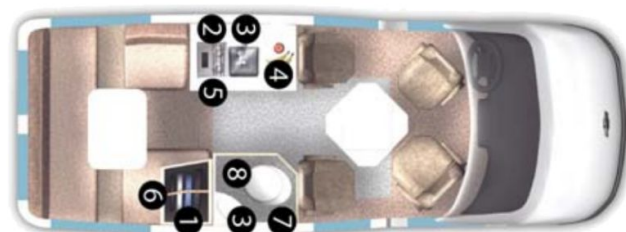

Year	2007
Manufacturer	ROADTREK
Brand	VERSATILE
Model	210
Type	Motorhome
Class	B
Fuel Type	GAS
Status	PreOwned
Stock #	22653
Financing Available	✘
Warranty Available	✘
Odometer	109324 kms.
VIN	1GCHG39U571189948
Chassis	N/A
Engine	N/A
Transmission	N/A
Suspension	N/A
Leveling	N/A
Exterior Length	20.5 ft.
Dry Weight	N/A lbs.
Sleeping Capacity	3 person(s)
Interior Colour	Gray
Exterior Colour	Silver
Slideouts	N/A

Disclaimer: Product information, pricing and photos are as accurate as possible and are subject to change without notice.

SELLING FEATURES

Introducing the 2007 Versatile 210, from Roadtrek. The Versatile 210 contains everything you will need to make traveling effortless and straightforward. This B class motorhome sleeps up to 3 people. The Versatile 210 rides on a Chevrolet chassis, powered by a 300HP gas engine with an automatic tr...