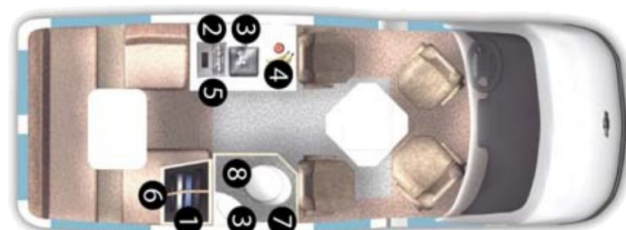

Disclaimer: Product information, pricing and photos are as accurate as possible and are subject to change without notice.

SELLING FEATURES

Introducing the 2007 Versatile 210, from Roadtrek. The Versatile 210 contains everything you will need to make traveling effortless and straightforward. This B class motorhome sleeps up to 3 people. The Versatile 210 rides on a Chevrolet chassis, powered by a 300HP gas engine with an automatic tr...