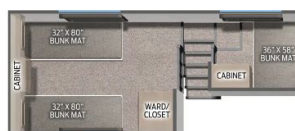

OPTIONS & EQUIPMENT

- VALUE SHOPPER LOFT PACKAGE
- LOFT PACKAGE
- ELECTRIC AWNING W/ LED STRIPE
- TRIFOLD SOFA IPO JACKNIFE SOFA IN LIVING AREA
- THEATER SEAT IPO 2 PUSHBACK RECLINERS
- ROADSIDE ASSISTANCE
- CARBON MONOXIDE DETECTOR
- Z240 (CANADA)
- RVIA SEAL
- MVSA SEAL
- STONE DECOR