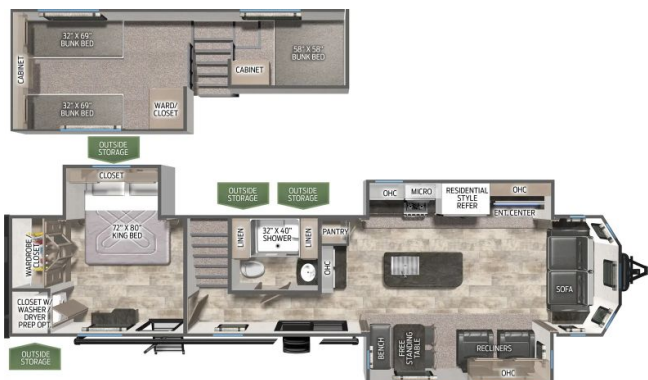

Originally \$121,750.00

\$362 Bi-Weekly

SPECIFICATIONS

Year	2025
Manufacturer	PALOMINO
Brand	PUMA
Model	402LFT
Type	Destination Trailer
Status	New
Stock #	22660
Financing Available	✘
Warranty Available	✘
Suspension	N/A
Leveling	N/A
Exterior Length	42.9 ft.
Dry Weight	12474 lbs.
Sleeping Capacity	8 person(s)
Interior Colour	Stone
Exterior Colour	White / Blue
Slideouts	3

Disclaimer: Product information, pricing and photos are as accurate as possible and are subject to change without notice.

SELLING FEATURES

Introducing the 2025 Puma 402LFT, made by Palomino. The Puma 402LFT will let you enjoy comfort at your favorite vacation site. This destination trailer sleeps up to 8 people. Inside the Puma 402LFT, you'll find two loft areas providing lots of extra sleeping spaces. Included with this Puma 402LFT...