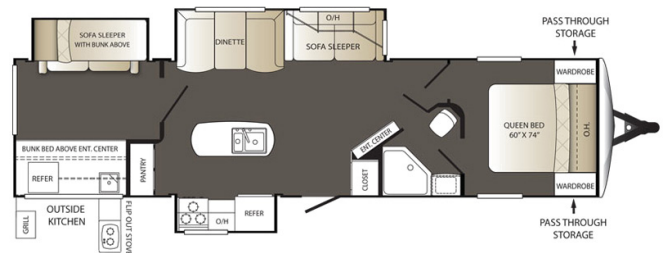

## 2016 KEYSTONE OUTBACK DIAMOND SUPER-LITE 325BH

### SPECIFICATIONS

Year	2016
Manufacturer	KEYSTONE
Brand	OUTBACK DIAMOND SUPER-LITE
Model	325BH
Type	Travel Trailer
Status	PreOwned
Stock #	P2102A
Financing Available	✘
Warranty Available	✘
Suspension	N/A
Leveling	N/A
Exterior Length	37.4 ft.
Dry Weight	8325 lbs.
Sleeping Capacity	10 person(s)
Interior Colour	N/A
Exterior Colour	Fiberglass
Slideouts	3

### SELLING FEATURES

Specifications and Features:

- Length (ft): 37'5"
- Width (ft): 8'0"
- Height (ft): 11'4"
- GVWR (lbs): 10500
- Dry Weight (lbs): 8325
- Payload Capacity (lbs): 2175
- Hitch Weight (lbs): 980
- Number Of Fresh Water Holding Tanks: 1
- Total Fresh Water Tank Capacity (gal): 53
- Number Of Gray...