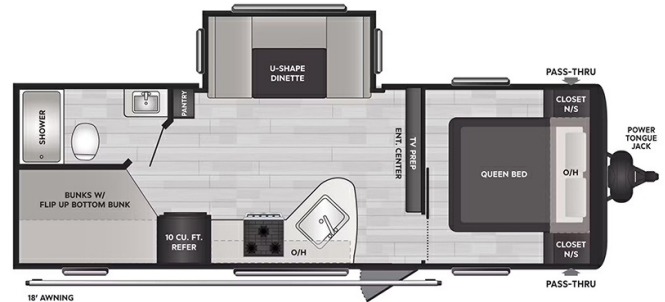

Originally ~~\$39,297.00~~

SPECIFICATIONS

Year	2025
Manufacturer	KEYSTONE
Brand	HIDEOUT SPORT DOUBLE AXLE - WEST
Model	241DBWE
Type	Travel Trailer
Status	New
Stock #	SG240176
Financing Available	✘
Warranty Available	✘
Suspension	N/A
Leveling	N/A
Exterior Length	28.9 ft.
Dry Weight	5820 lbs.
Sleeping Capacity	8 person(s)
Interior Colour	N/A
Exterior Colour	Aluminum
Slideouts	1

Disclaimer: Product information, pricing and photos are as accurate as possible and are subject to change without notice.

SELLING FEATURES

Specifications and Features:

- Length (ft): 28'11"
- Height (ft): 10'11"
- GVWR (lbs): 7780
- Dry Weight (lbs): 5820
- Payload Capacity (lbs): 1960
- Hitch Weight (lbs): 780
- Number Of Fresh Water Holding Tanks: 1
- Total Fresh Water Tank Capacity (gal): 54
- Number Of Gray Water Holding Tan...