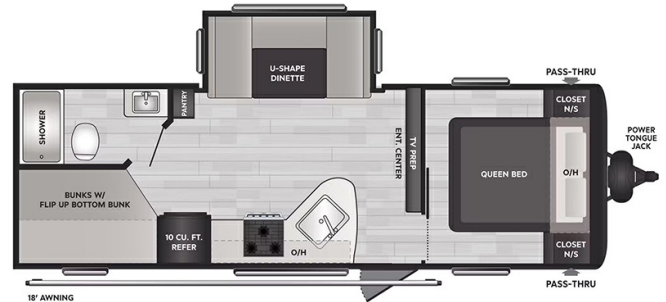

### SPECIFICATIONS

|                     |                                  |
|---------------------|----------------------------------|
| Year                | 2025                             |
| Manufacturer        | KEYSTONE                         |
| Brand               | HIDEOUT SPORT DOUBLE AXLE - WEST |
| Model               | 241DBWE                          |
| Type                | Travel Trailer                   |
| Status              | New                              |
| Stock #             | SG240176                         |
| Financing Available | ✘                                |
| Warranty Available  | ✘                                |
| Suspension          | N/A                              |
| Leveling            | N/A                              |
| Exterior Length     | 28.9 ft.                         |
| Dry Weight          | 5820 lbs.                        |
| Sleeping Capacity   | 8 person(s)                      |
| Interior Colour     | N/A                              |
| Exterior Colour     | Aluminum                         |
| Slideouts           | 1                                |

### SELLING FEATURES

Specifications and Features:

- Length (ft): 28'11"
- Height (ft): 10'11"
- GVWR (lbs): 7780
- Dry Weight (lbs): 5820
- Payload Capacity (lbs): 1960
- Hitch Weight (lbs): 780
- Number Of Fresh Water Holding Tanks: 1
- Total Fresh Water Tank Capacity (gal): 54
- Number Of Gray Water Holding Tan...