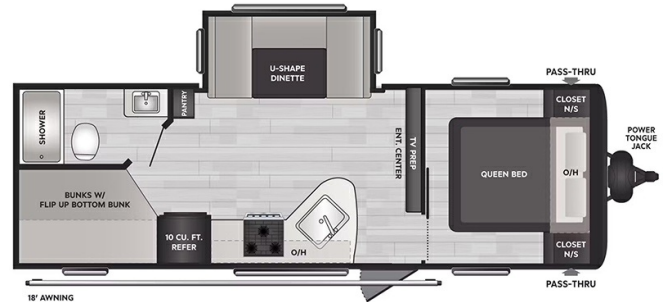

2025 KEYSTONE HIDEOUT SPORT DOUBLE AXLE - WEST 241DBWE

\$27,992.00

Originally ~~\$39,297.00~~

SPECIFICATIONS

Year	2025
Manufacturer	KEYSTONE
Brand	HIDEOUT SPORT DOUBLE AXLE - WEST
Model	241DBWE
Type	Travel Trailer
Status	New
Stock #	SG240176
Financing Available	✘
Warranty Available	✘
Suspension	N/A
Leveling	N/A
Exterior Length	28.9 ft.
Dry Weight	5820 lbs.
Sleeping Capacity	8 person(s)
Interior Colour	N/A
Exterior Colour	Aluminum
Slideouts	1

Disclaimer: Product information, pricing and photos are as accurate as possible and are subject to change without notice.

SELLING FEATURES

Specifications and Features:

- Length (ft): 28'11"
- Height (ft): 10'11"
- GVWR (lbs): 7780
- Dry Weight (lbs): 5820
- Payload Capacity (lbs): 1960
- Hitch Weight (lbs): 780
- Number Of Fresh Water Holding Tanks: 1
- Total Fresh Water Tank Capacity (gal): 54
- Number Of Gray Water Holding Tan...