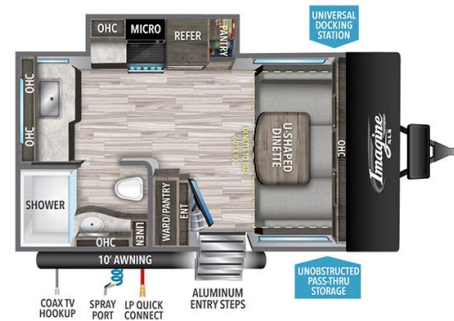

2021 GRAND DESIGN IMAGINE XLS 15FLE

\$24,900.00

\$127 Bi-Weekly

SPECIFICATIONS

Year	2021
Manufacturer	GRAND DESIGN
Brand	IMAGINE XLS
Model	15FLE
Type	Travel Trailer
Status	PreOwned
Stock #	7595A
Financing Available	✓
Warranty Available	✓
Suspension	N/A
Leveling	N/A
Exterior Length	19.0 ft.
Dry Weight	N/A lbs.
Sleeping Capacity	2 person(s)
Interior Colour	N/A
Exterior Colour	N/A
Slideouts	1