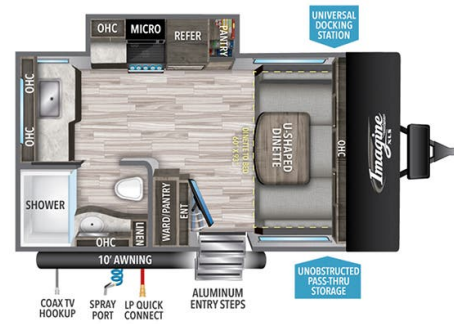

2021 GRAND DESIGN IMAGINE XLS 15FLE

\$24,900.00

\$127 Bi-Weekly

SPECIFICATIONS

Year	2021
Manufacturer	GRAND DESIGN
Brand	IMAGINE XLS
Model	15FLE
Type	Travel Trailer
Status	PreOwned
Stock #	7595A
Financing Available	✓
Warranty Available	✓
Suspension	N/A
Leveling	N/A
Exterior Length	19.0 ft.
Dry Weight	N/A lbs.
Sleeping Capacity	2 person(s)
Interior Colour	N/A
Exterior Colour	N/A
Slideouts	1