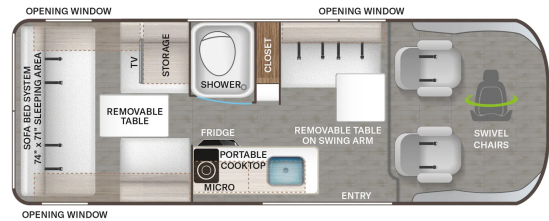

\$158,888.00

Originally \$215,170.00

SPECIFICATIONS

Year	2025
Manufacturer	THOR MOTOR COACH
Brand	Sequence
Model	20J Sky Bunk
Type	Motorhome
Class	B
Fuel Type	Gas
Status	New
Stock #	Sequence 2527
Financing Available	✓
Warranty Available	✓
Odometer	0 kms.
VIN	N/A
Chassis	2024 Dodge RAM 3500
Engine	N/A
Transmission	N/A
Suspension	N/A
Leveling	N/A
Exterior Length	21.0 ft.
Dry Weight	9350 lbs.
Sleeping Capacity	2 person(s)
Interior Colour	N/A
Exterior Colour	N/A
Slideouts	N/A

Disclaimer: Product information, pricing and photos are as accurate as possible and are subject to change without notice.

SELLING FEATURES

Retractable Sky bunk with sleeping area, bike rack

Construction & Exterior: Ram Promaster Gas "Window Van" Chassis - 3500 XT, 3,500-lb. Trailer Hitch with 4-Pin Connector, Thule® Lateral Arm Power Patio Awning with Integrated LED Lighting, Thule® Roof Rack System n/a on sky bunk, Screen Door ...