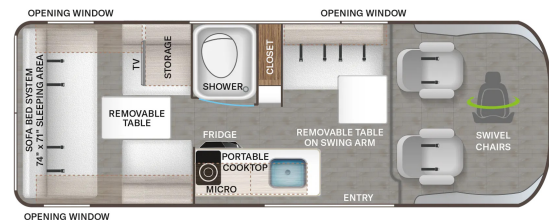

\$169,800.00

Originally \$215,170.00

SPECIFICATIONS

Year	2025
Manufacturer	THOR MOTOR COACH
Brand	Sequence
Model	20J *23 Sky Bunk
Type	Motorhome
Class	B
Fuel Type	Gas
Status	New
Stock #	Sequence 2527
Financing Available	✓
Warranty Available	✓
Odometer	0 kms.
VIN	N/A
Chassis	2024 Dodge RAM 3500
Engine	N/A
Transmission	N/A
Suspension	N/A
Leveling	N/A
Exterior Length	21.0 ft.
Dry Weight	9350 lbs.
Sleeping Capacity	2 person(s)
Interior Colour	N/A
Exterior Colour	N/A
Slideouts	N/A

Disclaimer: Product information, pricing and photos are as accurate as possible and are subject to change without notice.

SELLING FEATURES

Retractable Sky bunk with sleeping area, bike rack

Construction & Exterior: Ram Promaster Gas "Window Van" Chassis - 3500 XT, 3,500-lb. Trailer Hitch with 4-Pin Connector, Thule® Lateral Arm Power Patio Awning with Integrated LED Lighting, Thule® Roof Rack System n/a on sky bunk, Screen Door ...