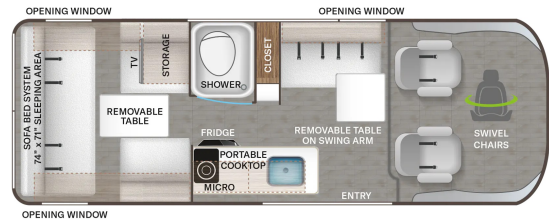

COMOX VALLEY RV LTD.

danny@comoxvalleyrv.com 1-877-730-3416
1608 Ryan Road East, Comox, BC V9M 4C6

Local 1-250-871-4700 | Fax 1-250-871-0122 | www.comoxvalleyrv.com

2025 THOR MOTOR COACH Sequence 20J Sky Bunk

$158,888.00

Originally $215,170.00

SPECIFICATIONS

Year	2025
Manufacturer	THOR MOTOR COACH
Brand	Sequence
Model	20J Sky Bunk
Type	Motorhome
Class	B
Fuel Type	Gas
Status	New
Stock #	Sequence 2527
Financing Available	✓
Warranty Available	✓
Odometer	0 kms.
VIN	N/A
Chassis	2024 Dodge RAM 3500
Engine	N/A
Transmission	N/A
Suspension	N/A
Leveling	N/A
Exterior Length	21.0 ft.
Dry Weight	9350 lbs.
Sleeping Capacity	2 person(s)
Interior Colour	N/A
Exterior Colour	N/A
Slideouts	N/A

Disclaimer: Product information, pricing and photos are as accurate as possible and are subject to change without notice.

SELLING FEATURES

Retractable Sky bunk with sleeping area, bike rack

Construction & Exterior: Ram Promaster Gas "Window Van" Chassis - 3500 XT, 3,500-lb. Trailer Hitch with 4-Pin Connector, Thule® Lateral Arm Power Patio Awning with Integrated LED Lighting, Thule® Roof Rack System n/a on sky bunk, Screen Door ...

Powered by focusRV