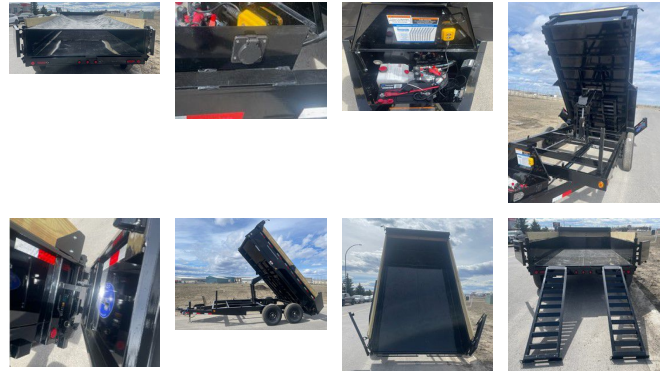

### 2025 LOAD TRAIL TANDEM DUMP SERIES DE14

#### SPECIFICATIONS

Year	2025
Manufacturer	LOAD TRAIL
Brand	TANDEM DUMP SERIES
Model	DE14
Type	Dump Trailer
Status	New
Stock #	4000516
Financing Available	✘
Warranty Available	✘
Location	High River
Exterior Length	14.0 ft. (168 inches)
GVWR	N/A lbs.
Exterior Width	7.00 ft. (84 inches)
Colour	Black

#### SELLING FEATURES

2025 H.D. DUMPBOX 14FT TANDEM AXLE (14,000LBS GVW)

83" X 14FT W/ADDITIONAL OPTIONS:

-L.E.D. LIGHTS - full LED package

-CUSTOM AIRFLOW THROUGH TARP AND SIDE BOARD PROTECTION Custom air flow through tarp with front housing shield that protects tarp from elements and debris. Locking mecha...