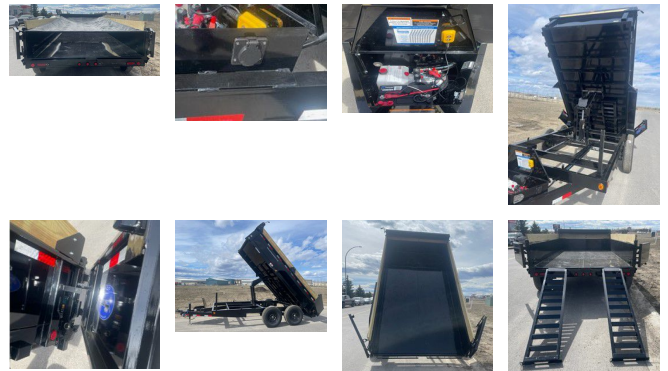

2025 LOAD TRAIL TANDEM DUMP SERIES DE14

SPECIFICATIONS

Year	2025
Manufacturer	LOAD TRAIL
Brand	TANDEM DUMP SERIES
Model	DE14
Type	Dump Trailer
Status	New
Stock #	4000516
Financing Available	✘
Warranty Available	✘
Location	High River
Exterior Length	14.0 ft. (168 inches)
GVWR	N/A lbs.
Exterior Width	7.00 ft. (84 inches)
Colour	Black

Disclaimer: Product information, pricing and photos are as accurate as possible and are subject to change without notice.

SELLING FEATURES

2025 H.D. DUMPBOX 14FT TANDEM AXLE (14,000LBS GVW)

83" X 14FT W/ADDITIONAL OPTIONS:

-L.E.D. LIGHTS - full LED package

-CUSTOM AIRFLOW THROUGH TARP AND SIDE BOARD PROTECTION Custom air flow through tarp with front housing shield that protects tarp from elements and debris. Locking mecha...