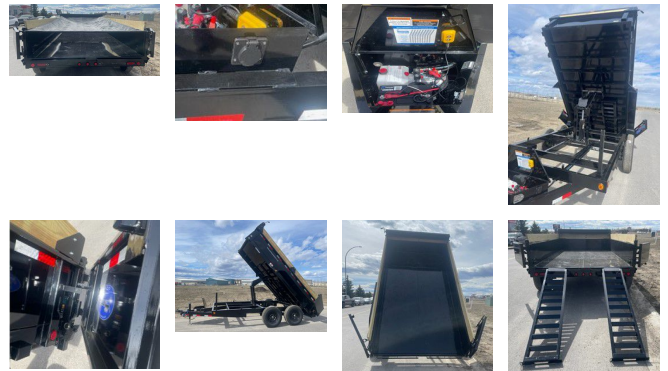

2025 LOAD TRAIL TANDEM DUMP SERIES DE14

SPECIFICATIONS

| | |
|---------------------|-----------------------|
| Year | 2025 |
| Manufacturer | LOAD TRAIL |
| Brand | TANDEM DUMP SERIES |
| Model | DE14 |
| Type | Dump Trailer |
| Status | New |
| Stock # | 4000516 |
| Financing Available | ✘ |
| Warranty Available | ✘ |
| Location | High River |
| Exterior Length | 14.0 ft. (168 inches) |
| GVWR | N/A lbs. |
| Exterior Width | 7.00 ft. (84 inches) |
| Colour | Black |

Disclaimer: Product information, pricing and photos are as accurate as possible and are subject to change without notice.

SELLING FEATURES

2025 H.D. DUMPBOX 14FT TANDEM AXLE (14,000LBS GVW)

83" X 14FT W/ADDITIONAL OPTIONS:

-L.E.D. LIGHTS - full LED package

-CUSTOM AIRFLOW THROUGH TARP AND SIDE BOARD PROTECTION Custom air flow through tarp with front housing shield that protects tarp from elements and debris. Locking mecha...