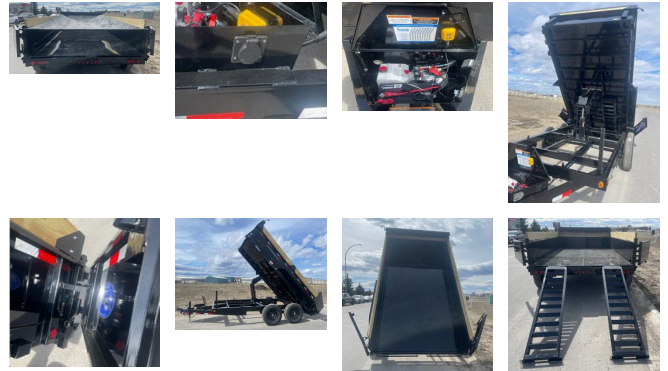

2025 LOAD TRAIL TANDEM DUMP SERIES DE14

SPECIFICATIONS

Year	2025
Manufacturer	LOAD TRAIL
Brand	TANDEM DUMP SERIES
Model	DE14
Type	Dump Trailer
Status	New
Stock #	4000513
Financing Available	✘
Warranty Available	✘
Location	High River
Exterior Length	14.0 ft. (168 inches)
GVWR	N/A lbs.
Exterior Width	7.00 ft. (84 inches)
Colour	N/A

Disclaimer: Product information, pricing and photos are as accurate as possible and are subject to change without notice.

SELLING FEATURES

2025 H.D. DUMPBOX 14FT TANDEM AXLE (14,000LBS GVW)

83" X 14FT W/ADDITIONAL OPTIONS:

-L.E.D. LIGHTS - full LED package

-CUSTOM AIRFLOW THROUGH TARP AND SIDE BOARD PROTECTION Custom air flow through tarp with front housing shield that protects tarp from elements and debris. Locking mecha...