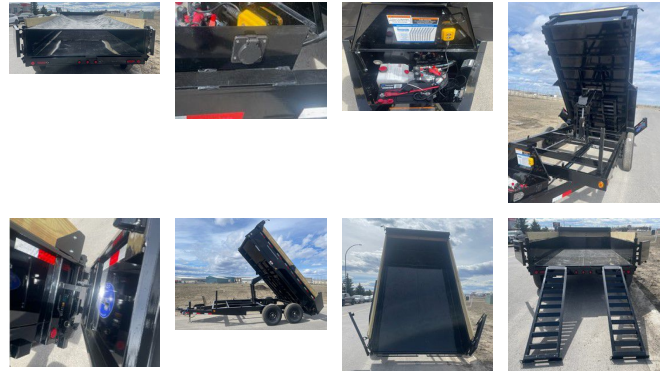

2025 LOAD TRAIL TANDEM DUMP SERIES DE14

SPECIFICATIONS

Year	2025
Manufacturer	LOAD TRAIL
Brand	TANDEM DUMP SERIES
Model	DE14
Type	Dump Trailer
Status	New
Stock #	4000515
Financing Available	✘
Warranty Available	✘
Location	High River
Exterior Length	14.0 ft. (168 inches)
GVWR	N/A lbs.
Exterior Width	7.00 ft. (84 inches)
Colour	Black

Disclaimer: Product information, pricing and photos are as accurate as possible and are subject to change without notice.

SELLING FEATURES

2025 H.D. DUMPBOX 14FT TANDEM AXLE (14,000LBS GVW)

83" X 14FT W/ADDITIONAL OPTIONS:

-L.E.D. LIGHTS - full LED package

-CUSTOM AIRFLOW THROUGH TARP AND SIDE BOARD PROTECTION Custom air flow through tarp with front housing shield that protects tarp from elements and debris. Locking mecha...