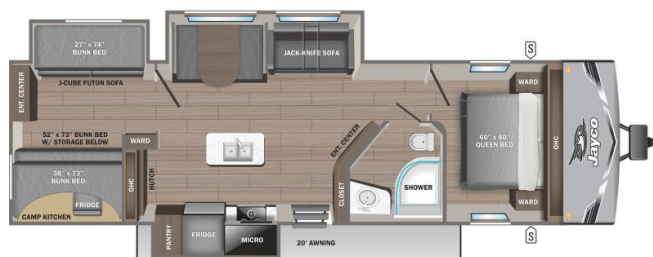

SICARD RV

sales.leads.focusrv@sicardrv.com 1-800-688-2210
7526 Regional Road 20, West Lincoln, ON L0R 2A0
Local 1-905-957-3344 | www.sicardrv.com

2025 JAYCO JAY FLIGHT SLX 333BTS

SPECIFICATIONS

Year	2025
Manufacturer	JAYCO
Brand	JAY FLIGHT SLX
Model	333BTS
Type	Travel Trailer
Status	New
Stock #	22647
Financing Available	✘
Warranty Available	✘
Suspension	N/A
Leveling	N/A
Exterior Length	37.9 ft.
Dry Weight	8558 lbs.
Sleeping Capacity	11 person(s)
Interior Colour	Classic Farmhouse
Exterior Colour	White / Gray
Slideouts	3

Disclaimer: Product information, pricing and photos are as accurate as possible and are subject to change without notice.

SELLING FEATURES

Introducing the 2025 Jay Flight SLX 333BTS, made by Jayco. The Jay Flight SLX 333BTS provides you with all of the comforts you need. This travel trailer sleeps up to 11 people. Inside this Jay Flight SLX 333BTS, you'll find a rear bunk room that provides an abundance of additional sleeping space ...