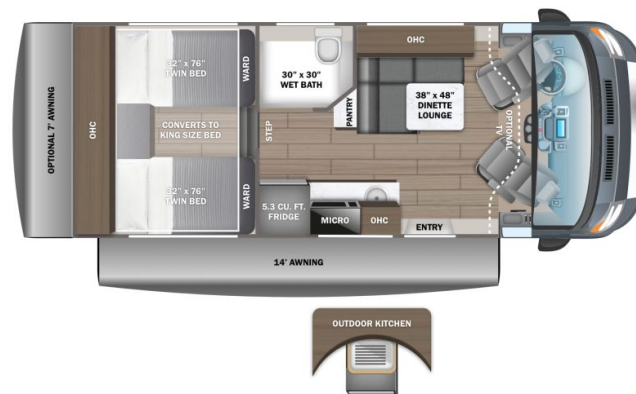

Originally ~~\$308,900.00~~

\$1,067 Bi-Weekly

SPECIFICATIONS

Year	2025
Manufacturer	JAYCO
Brand	GRANITE RIDGE
Model	22T
Type	Motorhome
Class	C
Fuel Type	GAS
Status	New
Stock #	22650
Financing Available	✘
Warranty Available	✘
Odometer	671 kms.
VIN	1FDRU8PG8RKB01944
Chassis	N/A
Engine	N/A
Transmission	N/A
Suspension	N/A
Leveling	N/A
Exterior Length	23.5 ft.
Dry Weight	N/A lbs.
Sleeping Capacity	3 person(s)
Interior Colour	Grotto
Exterior Colour	White / Gray
Slideouts	N/A

Disclaimer: Product information, pricing and photos are as accurate as possible and are subject to change without notice.

SELLING FEATURES

Introducing the 2025 Granite Ridge 22T from Jayco, The Granite Ridge 22T provides you the ability to escape the campground and seek adventure. This C class motorhome sleeps up to 3 people. The Granite Ridge 22T rides on a Ford Transit 350HD AWD chassis, powered by a 310HP 3.5L EcoBoost V6 engine ...