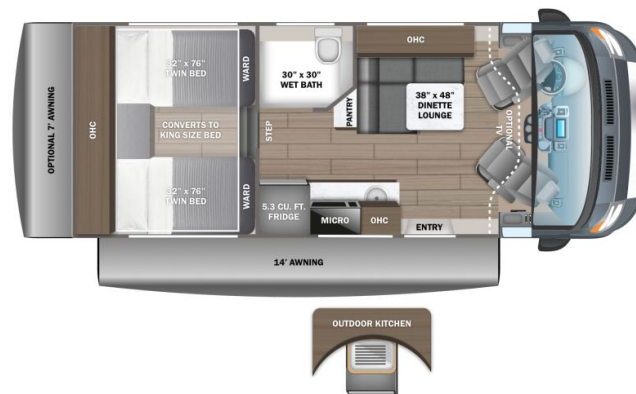

### SPECIFICATIONS

Year	2025
Manufacturer	JAYCO
Brand	GRANITE RIDGE
Model	22T
Type	Motorhome
Class	C
Fuel Type	GAS
Status	New
Stock #	22650
Financing Available	✘
Warranty Available	✘
Odometer	671 kms.
VIN	1FDRU8PG8RKB01944
Chassis	N/A
Engine	N/A
Transmission	N/A
Suspension	N/A
Leveling	N/A
Exterior Length	22.9 ft.
Dry Weight	N/A lbs.
Sleeping Capacity	3 person(s)
Interior Colour	Grotto
Exterior Colour	White / Gray
Slideouts	N/A

### SELLING FEATURES

Introducing the 2025 Granite Ridge 22T from Jayco, The Granite Ridge 22T provides you the ability to escape the campground and seek adventure. This C class motorhome sleeps up to 3 people. The Granite Ridge 22T rides on a Ford Transit 350HD AWD chassis, powered by a 310HP 3.5L EcoBoost V6 engine ...