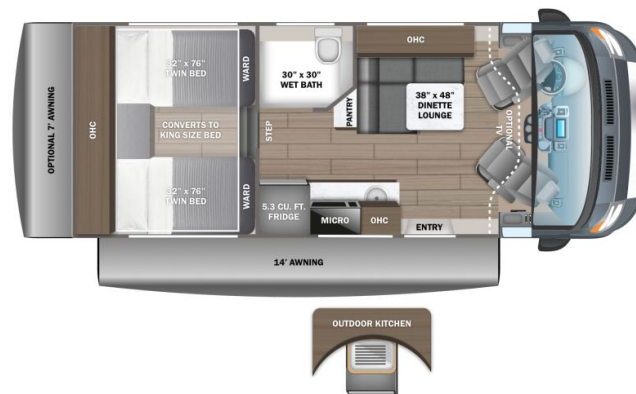

\$1,067 Bi-Weekly

SPECIFICATIONS

Year	2025
Manufacturer	JAYCO
Brand	GRANITE RIDGE
Model	22T
Type	Motorhome
Class	C
Fuel Type	GAS
Status	New
Stock #	22650
Financing Available	✘
Warranty Available	✘
Odometer	671 kms.
VIN	1FDRU8PG8RKB01944
Chassis	N/A
Engine	N/A
Transmission	N/A
Suspension	N/A
Leveling	N/A
Exterior Length	23.5 ft.
Dry Weight	N/A lbs.
Sleeping Capacity	3 person(s)
Interior Colour	Grotto
Exterior Colour	White / Gray
Slideouts	N/A

Disclaimer: Product information, pricing and photos are as accurate as possible and are subject to change without notice.

SELLING FEATURES

Introducing the 2025 Granite Ridge 22T from Jayco, The Granite Ridge 22T provides you the ability to escape the campground and seek adventure. This C class motorhome sleeps up to 3 people. The Granite Ridge 22T rides on a Ford Transit 350HD AWD chassis, powered by a 310HP 3.5L EcoBoost V6 engine ...