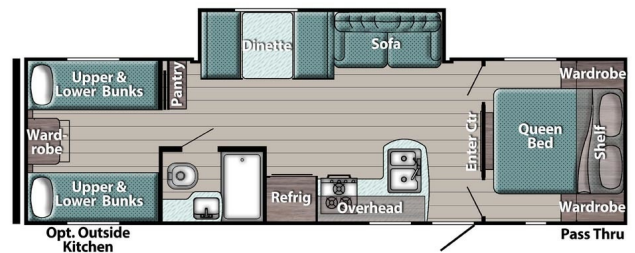

SPECIAL UNIT

\$39,900.00

Originally \$41,900

\$91 Weekly

2024 GULFSTREAM Conquest 279BH

SPECIFICATIONS

Year	2024
Manufacturer	GULFSTREAM
Brand	Conquest
Model	279BH
Type	Travel Trailer
Status	New
Stock #	173650
Financing Available	✓
Warranty Available	✓
Suspension	N/A
Leveling	N/A
Exterior Length	32.5 ft.
Dry Weight	6210 lbs.
Sleeping Capacity	N/A person(s)
Interior Colour	N/A
Exterior Colour	N/A
Slideouts	N/A