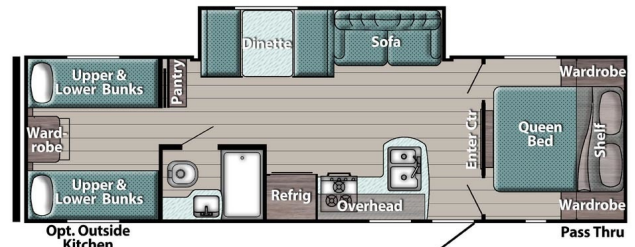

SPECIAL UNIT

\$38,400.00

Originally \$41,900

\$91 Weekly

2024 GULFSTREAM Conquest 279BH

SPECIFICATIONS

Year	2024
Manufacturer	GULFSTREAM
Brand	Conquest
Model	279BH
Type	Travel Trailer
Status	New
Stock #	173650
Financing Available	✓
Warranty Available	✓
Suspension	N/A
Leveling	N/A
Exterior Length	32.5 ft.
Dry Weight	6210 lbs.
Sleeping Capacity	N/A person(s)
Interior Colour	N/A
Exterior Colour	N/A
Slideouts	N/A

Disclaimer: Product information, pricing and photos are as accurate as possible and are subject to change without notice.

OPTIONS & EQUIPMENT

Awning	Fridge with 2 doors	Air Conditioning Unit(s) (Ducted)	Clock	Laminated Counter Tops	LPG Detector	Monitor Panel
1 Sky Light(s)	Smoke Detector	TV Antenna	Demand Water Heater	SPARE TIRE KIT		