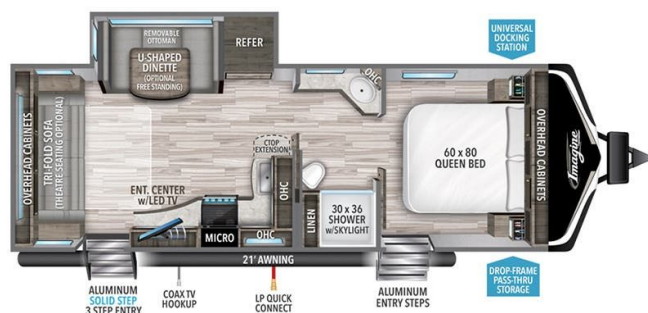

SICARD RV

sales.leads.focusrv@sicardrv.com 1-800-688-2210
7526 Regional Road 20, West Lincoln, ON L0R 2A0
Local 1-905-957-3344 | www.sicardrv.com

2022 GRAND DESIGN IMAGINE 2500RL

\$39,900.00

Originally \$40,900.00

\$204 Bi-Weekly

SPECIFICATIONS

Year	2022
Manufacturer	GRAND DESIGN
Brand	IMAGINE
Model	2500RL
Type	Travel Trailer
Status	PreOwned
Stock #	22617
Financing Available	✘
Warranty Available	✘
Suspension	N/A
Leveling	N/A
Exterior Length	29.7 ft.
Dry Weight	5914 lbs.
Sleeping Capacity	5 person(s)
Interior Colour	Gray
Exterior Colour	White / Black
Slideouts	1

Disclaimer: Product information, pricing and photos are as accurate as possible and are subject to change without notice.

SELLING FEATURES

Introducing the 2022 Imagine 2500RL, from Grand Design. The Imagine 2500RL contains everything you will need to make traveling effortless and straightforward. This travel trailer sleeps up to 5 people. Inside the Imagine 2500RL, you will find a U-shaped bench dinette that converts into a bed prov...

OPTIONS & EQUIPMENT

- FRONT POWER TONGUE JACK
- ROOF LADDER
- SPARE TIRE
- U-SHAPED BENCH DINETTE
- THEATER SEAT SOFA
- MICROWAVE
- OVEN
- 3-BURNER STOVE TOP
- POWER AWNING
- QUEEN BED

Powered by focusRV