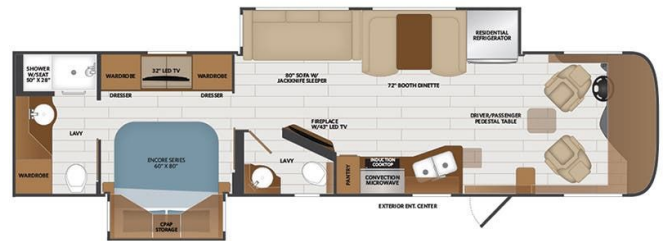

SPECIFICATIONS

Year	2022
Manufacturer	FLEETWOOD
Brand	PACE ARROW
Model	36U
Type	Motorhome
Class	A
Fuel Type	DIESEL
Status	PreOwned
Stock #	22620
Financing Available	✘
Warranty Available	✘
Odometer	7542 kms.
VIN	4UZACJFC0NCUD0563
Chassis	N/A
Engine	N/A
Transmission	N/A
Suspension	N/A
Leveling	N/A
Exterior Length	37.6 ft.
Dry Weight	23631 lbs.
Sleeping Capacity	4 person(s)
Interior Colour	Oyster
Exterior Colour	Whetstone
Slideouts	2

Disclaimer: Product information, pricing and photos are as accurate as possible and are subject to change without notice.

SELLING FEATURES

Consignment Sale. Introducing the 2022 Pace Arrow 36U, from Fleetwood. The Pace Arrow 36U will surround you with quality and comfort. This A class motorhome sleeps up to 6 people. The Pace Arrow 36U rides on a Freightliner chassis, powered by a 340HP Cummins Diesel engine with a 6 speed Allison t...

OPTIONS & EQUIPMENT

- EXTERIOR ENTERTAINMENT CENTER
- SLIDEOUT AWNINGS
- FOUR SEAT BENCH DINETTE
- POWER LIFT BUNK OVER FRONT CAB
- THEATER SEAT SOFA
- FIREPLACE
- INDUCTION STOVETOP
- MICROWAVE
- TOUCH SCREEN CONTROL PANEL