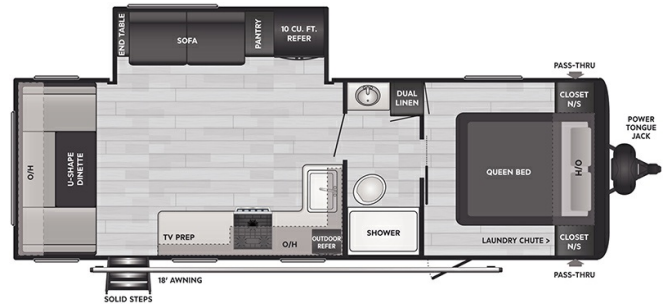

## 2025 KEYSTONE HIDEOUT TRAVEL TRAILER - WEST 25RDSWE

**\$29,992.00**

Originally \$46,165.00

### SPECIFICATIONS

Year	2025
Manufacturer	KEYSTONE
Brand	HIDEOUT TRAVEL TRAILER - WEST
Model	25RDSWE
Type	Travel Trailer
Status	New
Stock #	SG240156
Financing Available	✓
Warranty Available	✓
Suspension	N/A
Leveling	N/A
Exterior Length	29.6 ft.
Dry Weight	6220 lbs.
Sleeping Capacity	6 person(s)
Interior Colour	Gunmetal
Exterior Colour	Aluminum
Slideouts	1

### SELLING FEATURES

Specifications and Features:

- Length (ft): 29'7"
- Width (ft): 8'0"
- Height (ft): 11'1"
- Interior Height (ft): 6'9"
- GVWR (lbs): 7600
- Dry Weight (lbs): 6220
- Payload Capacity (lbs): 1380
- Hitch Weight (lbs): 740
- Number Of Fresh Water Holding Tanks: 1
- Total Fresh Water Tank Capacit...