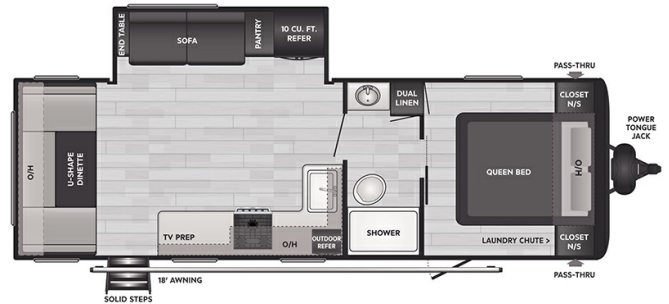

Originally \$46,165.00

SPECIFICATIONS

Year	2025
Manufacturer	KEYSTONE
Brand	HIDEOUT TRAVEL TRAILER - WEST
Model	25RDSWE
Type	Travel Trailer
Status	New
Stock #	SG240156
Financing Available	✓
Warranty Available	✓
Suspension	N/A
Leveling	N/A
Exterior Length	29.6 ft.
Dry Weight	6220 lbs.
Sleeping Capacity	6 person(s)
Interior Colour	Gunmetal
Exterior Colour	Aluminum
Slideouts	1

Disclaimer: Product information, pricing and photos are as accurate as possible and are subject to change without notice.

SELLING FEATURES

Specifications and Features:

- Length (ft): 29'7"
- Width (ft): 8'0"
- Height (ft): 11'1"
- Interior Height (ft): 6'9"
- GVWR (lbs): 7600
- Dry Weight (lbs): 6220
- Payload Capacity (lbs): 1380
- Hitch Weight (lbs): 740
- Number Of Fresh Water Holding Tanks: 1
- Total Fresh Water Tank Capacit...