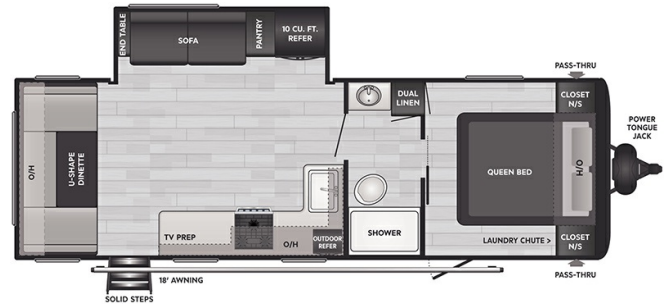

Originally \$46,165.00

SPECIFICATIONS

Year	2025
Manufacturer	KEYSTONE
Brand	HIDEOUT TRAVEL TRAILER - WEST
Model	25RDSWE
Type	Travel Trailer
Status	New
Stock #	SG240156
Financing Available	✓
Warranty Available	✓
Suspension	N/A
Leveling	N/A
Exterior Length	29.6 ft.
Dry Weight	6220 lbs.
Sleeping Capacity	6 person(s)
Interior Colour	Gunmetal
Exterior Colour	Aluminum
Slideouts	1

Disclaimer: Product information, pricing and photos are as accurate as possible and are subject to change without notice.

SELLING FEATURES

Specifications and Features:

- Length (ft): 29'7"
- Width (ft): 8'0"
- Height (ft): 11'1"
- Interior Height (ft): 6'9"
- GVWR (lbs): 7600
- Dry Weight (lbs): 6220
- Payload Capacity (lbs): 1380
- Hitch Weight (lbs): 740
- Number Of Fresh Water Holding Tanks: 1
- Total Fresh Water Tank Capacit...