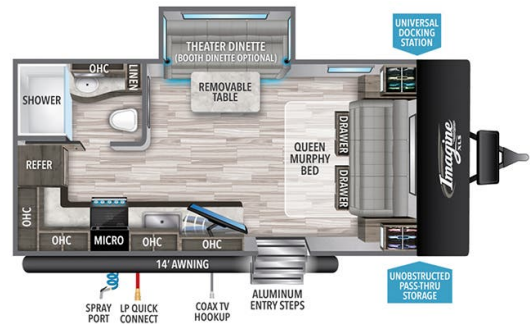

\$34,900.00

2022 GRAND DESIGN IMAGINE 17MKE

SPECIFICATIONS

Year	2022
Manufacturer	GRAND DESIGN
Brand	IMAGINE
Model	17MKE
Type	Travel Trailer
Status	PreOwned
Stock #	N3424941
Financing Available	✘
Warranty Available	✘
Suspension	N/A
Leveling	N/A
Exterior Length	21.9 ft.
Dry Weight	4881 lbs.
Sleeping Capacity	4 person(s)
Interior Colour	N/A
Exterior Colour	N/A
Slideouts	1

Disclaimer: Product information, pricing and photos are as accurate as possible and are subject to change without notice.

SELLING FEATURES

- GREAT COUPLES UNIT!
- FRONT QUEEN MURPHY BED STYLE
- 3 SEAT SOFA FOLDS TO EXTRA SLEEPING SPACE
- FOLDING TABLE
- 1 POWER SLIDE OUT
- L-SHAPED REAR KITCHEN
- TV
- PASS THROUGH FRONT STORAGE
- ALUMINUM ENTRY STEPS
- UNIVERSAL DOCKING STATION
- FRONT POWER JACK
- 14' POWER AWNING
- FIBE...

OPTIONS & EQUIPMENT

Awning 14'	Heating	1 Air Conditioning Unit(s) (Roof) - Size: 15000BTU	Battery Tray	AC/DC Converter	Day Night Shades	Stabilizer Jacks
LPG Detector	Microwave	Monitor Panel	Outside Shower	Smoke Detector	Spare with Carrier	
Toilet Facilities	TV Antenna	Gas/Elec Water Heater 6 GAL	SECURE STANCE STEPS	SPARE TIRE KIT		