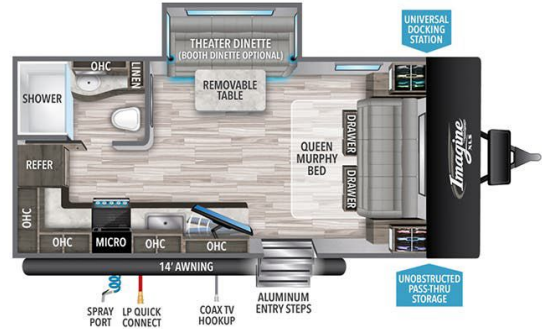

**\$34,900.00**

**2022 GRAND DESIGN IMAGINE 17MKE**

**SPECIFICATIONS**

Year	2022
Manufacturer	GRAND DESIGN
Brand	IMAGINE
Model	17MKE
Type	Travel Trailer
Status	PreOwned
Stock #	N3424941
Financing Available	✘
Warranty Available	✘
Suspension	N/A
Leveling	N/A
Exterior Length	21.9 ft.
Dry Weight	4881 lbs.
Sleeping Capacity	4 person(s)
Interior Colour	N/A
Exterior Colour	N/A
Slideouts	1

**Disclaimer:** Product information, pricing and photos are as accurate as possible and are subject to change without notice.

**SELLING FEATURES**

- GREAT COUPLES UNIT!
- FRONT QUEEN MURPHY BED STYLE
- 3 SEAT SOFA FOLDS TO EXTRA SLEEPING SPACE
- FOLDING TABLE
- 1 POWER SLIDE OUT
- L-SHAPED REAR KITCHEN
- TV
- PASS THROUGH FRONT STORAGE
- ALUMINUM ENTRY STEPS
- UNIVERSAL DOCKING STATION
- FRONT POWER JACK
- 14' POWER AWNING
- FIBE...

**OPTIONS & EQUIPMENT**

Awning 14'	Heating	1 Air Conditioning Unit(s) (Roof) - Size: 15000BTU	Battery Tray	AC/DC Converter	Day Night Shades	Stabilizer Jacks
LPG Detector	Microwave	Monitor Panel	Outside Shower	Smoke Detector	Spare with Carrier	
Toilet Facilities	TV Antenna	Gas/Elec Water Heater 6 GAL	SECURE STANCE STEPS	SPARE TIRE KIT		