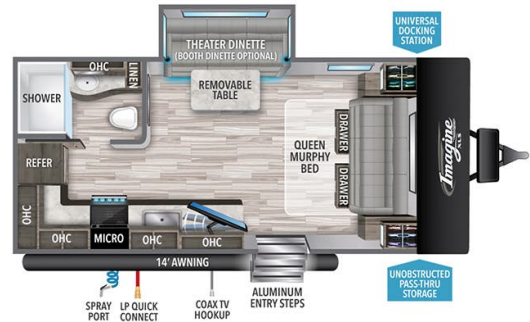

**\$34,900.00**

**2022 GRAND DESIGN IMAGINE 17MKE**

**SPECIFICATIONS**

Year	2022
Manufacturer	GRAND DESIGN
Brand	IMAGINE
Model	17MKE
Type	Travel Trailer
Status	PreOwned
Stock #	N3424941
Financing Available	✘
Warranty Available	✘
Suspension	N/A
Leveling	N/A
Exterior Length	21.9 ft.
Dry Weight	4881 lbs.
Sleeping Capacity	4 person(s)
Interior Colour	N/A
Exterior Colour	N/A
Slideouts	1

**Disclaimer:** Product information, pricing and photos are as accurate as possible and are subject to change without notice.

**SELLING FEATURES**

- GREAT COUPLES UNIT!
- FRONT QUEEN MURPHY BED STYLE
- 3 SEAT SOFA FOLDS TO EXTRA SLEEPING SPACE
- FOLDING TABLE
- 1 POWER SLIDE OUT
- L-SHAPED REAR KITCHEN
- TV
- PASS THROUGH FRONT STORAGE
- ALUMINUM ENTRY STEPS
- UNIVERSAL DOCKING STATION
- FRONT POWER JACK
- 14' POWER AWNING
- FIBE...

**OPTIONS & EQUIPMENT**

Awning 14'	Heating	1 Air Conditioning Unit(s) (Roof) - Size: 15000BTU	Battery Tray	AC/DC Converter	Day Night Shades	Stabilizer Jacks
LPG Detector	Microwave	Monitor Panel	Outside Shower	Smoke Detector	Spare with Carrier	
Toilet Facilities	TV Antenna	Gas/Elec Water Heater 6 GAL	SECURE STANCE STEPS	SPARE TIRE KIT		