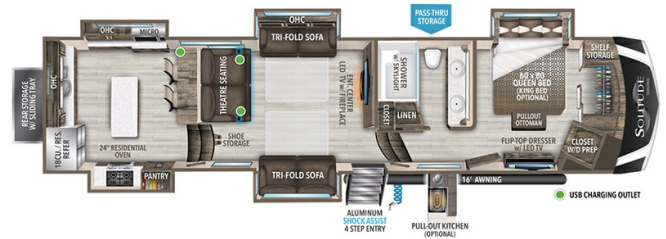

BILL THOMAS CAMPER SALES

onlinesales@btcamper.com 1-636-327-5900
101 Thomas RV Way, Wentzville, MO 63385
Local 1-636-327-5900 | <https://www.btcamper.com>

SPECIAL UNIT

$89,999.00

Originally $95,484

2023 GRAND DESIGN SOLITUDE 390RK

SPECIFICATIONS

Year	2023
Manufacturer	GRAND DESIGN
Brand	SOLITUDE
Model	390RK
Type	Fifth Wheel
Status	PreOwned
Stock #	12796
Financing Available	✓
Warranty Available	✓
Suspension	N/A
Leveling	N/A
Exterior Length	41.4 ft.
Dry Weight	14562 lbs.
Sleeping Capacity	6 person(s)
Interior Colour	N/A
Exterior Colour	Fiberglass
Slideouts	5

Disclaimer: Product information, pricing and photos are as accurate as possible and are subject to change without notice.

SELLING FEATURES

Specifications and Features:

- Length (ft): 41'5"
- Width (ft): 8'5"
- Height (ft): 13'5"
- GVWR (lbs): 16800
- Dry Weight (lbs): 14562
- Payload Capacity (lbs): 3464
- Hitch Weight (lbs): 2794
- Number Of Fresh Water Holding Tanks: 1
- Total Fresh Water Tank Capacity (gal): 93
- Number Of Gr...

Powered by focusRV