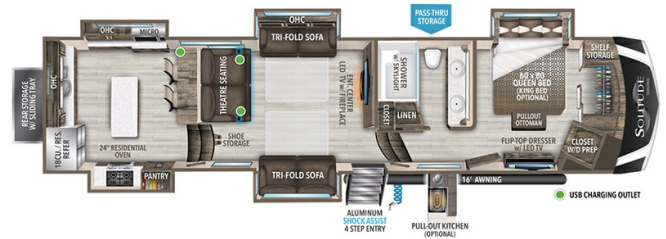

BILL THOMAS CAMPER SALES

onlinesales@btcamper.com 1-636-327-5900
101 Thomas RV Way, Wentzville, MO 63385
Local 1-636-327-5900 | <https://www.btcamper.com>

SPECIAL UNIT

\$89,999.00

Originally \$95,484

2023 GRAND DESIGN SOLITUDE 390RK

SPECIFICATIONS

Year	2023
Manufacturer	GRAND DESIGN
Brand	SOLITUDE
Model	390RK
Type	Fifth Wheel
Status	PreOwned
Stock #	12796
Financing Available	✓
Warranty Available	✓
Suspension	N/A
Leveling	N/A
Exterior Length	41.4 ft.
Dry Weight	14562 lbs.
Sleeping Capacity	6 person(s)
Interior Colour	N/A
Exterior Colour	Fiberglass
Slideouts	5

Disclaimer: Product information, pricing and photos are as accurate as possible and are subject to change without notice.

SELLING FEATURES

Specifications and Features:

- Length (ft): 41'5"
- Width (ft): 8'5"
- Height (ft): 13'5"
- GVWR (lbs): 16800
- Dry Weight (lbs): 14562
- Payload Capacity (lbs): 3464
- Hitch Weight (lbs): 2794
- Number Of Fresh Water Holding Tanks: 1
- Total Fresh Water Tank Capacity (gal): 93
- Number Of Gr...