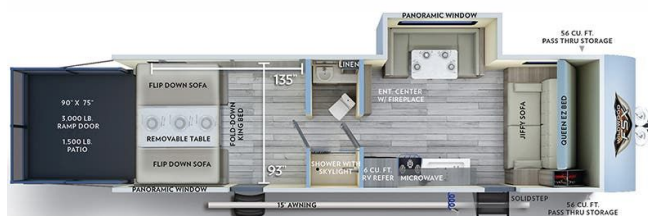

Year	2019
Manufacturer	FOREST RIVER
Brand	SALEM FSX
Model	280RT
Type	Toy Hauler
Status	PreOwned
Stock #	22609
Financing Available	✘
Warranty Available	✘
Suspension	N/A
Leveling	N/A
Exterior Length	32.3 ft.
Dry Weight	5665 lbs.
Sleeping Capacity	6 person(s)
Interior Colour	Brown
Exterior Colour	Gray
Slideouts	1

Disclaimer: Product information, pricing and photos are as accurate as possible and are subject to change without notice.

SELLING FEATURES

Introducing the 2019 Salem FSX 280RT, from Forest River. The Salem FSX 280RT has space for your toys and all the gear that goes with them. This toy hauler travel trailer sleeps up to 6 people. Inside the Salem FSX 280RT, you will find a U-shaped bench dinette that converts into a bed providing ad...

OPTIONS & EQUIPMENT

- FRONT POWER TONGUE JACK
- MURPHY BED
- U-SHAPED BENCH DINETTE
- FIREPLACE
- 3-BURNER STOVE TOP
- MICROWAVE
- FOLD UP BENCH DINETTE IN CARGO BAY

Powered by focusRV