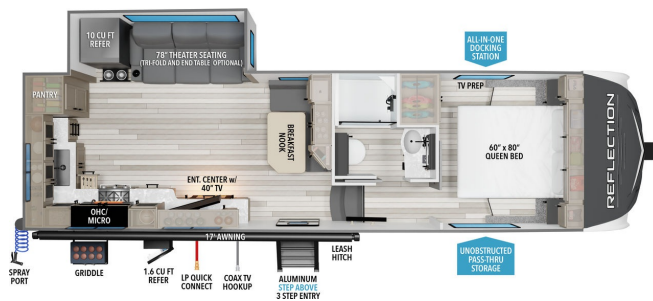

2025 GRAND DESIGN REFLECTION 150 SERIES 270BN

SPECIFICATIONS

Year	2025
Manufacturer	GRAND DESIGN
Brand	REFLECTION 150 SERIES
Model	270BN
Type	Fifth Wheel
Status	New
Stock #	7644
Financing Available	✓
Warranty Available	✓
Suspension	N/A
Leveling	N/A
Exterior Length	30.0 ft.
Dry Weight	N/A lbs.
Sleeping Capacity	4 person(s)
Interior Colour	N/A
Exterior Colour	N/A
Slideouts	1

Disclaimer: Product information, pricing and photos are as accurate as possible and are subject to change without notice.

SELLING FEATURES

EXTERIOR

- 80% Tint Radius Safety Glass Windows
- 90 Degree Turning Point Pin Box
- 30# LP Bottles (2)
- 30" Radius Entry Door
- Outside Shower
- Factory Installed Roof Ladder
- Exterior Cable Hookup (Sidewall)