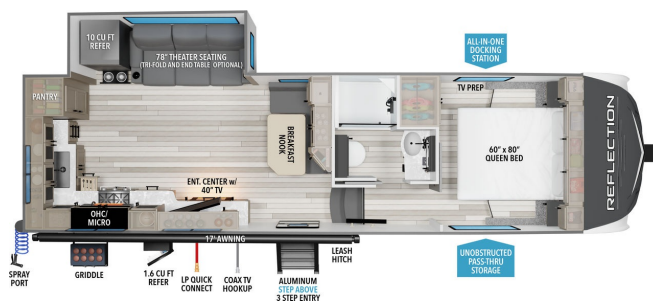

## 2025 GRAND DESIGN REFLECTION 150 SERIES 270BN

### SPECIFICATIONS

Year	2025
Manufacturer	GRAND DESIGN
Brand	REFLECTION 150 SERIES
Model	270BN
Type	Fifth Wheel
Status	New
Stock #	7644
Financing Available	✓
Warranty Available	✓
Suspension	N/A
Leveling	N/A
Exterior Length	30.0 ft.
Dry Weight	N/A lbs.
Sleeping Capacity	4 person(s)
Interior Colour	N/A
Exterior Colour	N/A
Slideouts	1