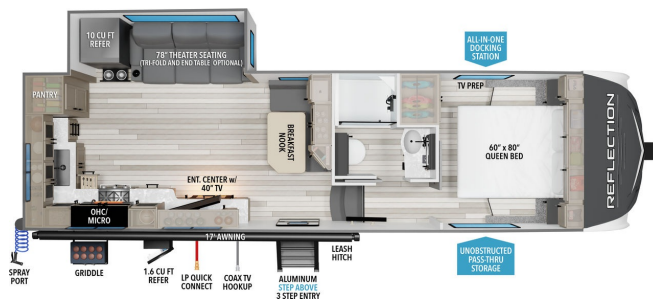

2025 GRAND DESIGN REFLECTION 150 SERIES 270BN

SPECIFICATIONS

Year	2025
Manufacturer	GRAND DESIGN
Brand	REFLECTION 150 SERIES
Model	270BN
Type	Fifth Wheel
Status	New
Stock #	7644
Financing Available	✓
Warranty Available	✓
Suspension	N/A
Leveling	N/A
Exterior Length	30.0 ft.
Dry Weight	N/A lbs.
Sleeping Capacity	4 person(s)
Interior Colour	N/A
Exterior Colour	N/A
Slideouts	1