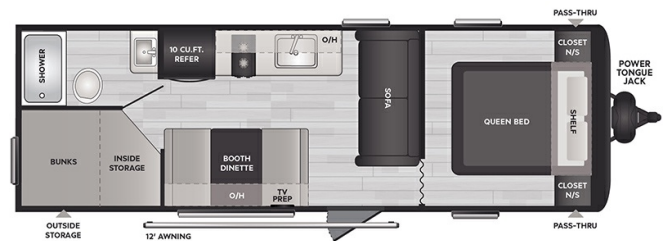

Originally \$34,922.00

SPECIFICATIONS

Year	2025
Manufacturer	KEYSTONE
Brand	HIDEOUT SPORT DOUBLE AXLE - WEST
Model	240BHWE
Type	Travel Trailer
Status	New
Stock #	SG240133
Financing Available	✘
Warranty Available	✘
Suspension	N/A
Leveling	N/A
Exterior Length	28.8 ft.
Dry Weight	5008 lbs.
Sleeping Capacity	10 person(s)
Interior Colour	Gunmetal
Exterior Colour	Aluminum
Slideouts	N/A

Disclaimer: Product information, pricing and photos are as accurate as possible and are subject to change without notice.

SELLING FEATURES

Specifications and Features:

- Length (ft): 28'10"
- Height (ft): 11'0"
- GVWR (lbs): 7600
- Dry Weight (lbs): 5008
- Payload Capacity (lbs): 2592
- Hitch Weight (lbs): 680
- Number Of Fresh Water Holding Tanks: 1
- Total Fresh Water Tank Capacity (gal): 54
- Number Of Gray Water Holding Tank...