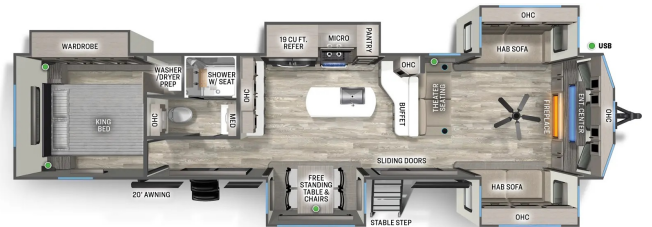

\$109,900.00

Originally \$130,327.00

SPECIFICATIONS

Year	2025
Manufacturer	FOREST RIVER
Brand	Sierra
Model	420FL Front Living
Type	Park Model
Status	New
Stock #	Sierra 2539
Financing Available	✓
Warranty Available	✓
Suspension	N/A
Leveling	N/A
Exterior Length	40.3 ft.
Dry Weight	10830 lbs.
Sleeping Capacity	N/A person(s)
Interior Colour	N/A
Exterior Colour	N/A
Slideouts	N/A

Disclaimer: Product information, pricing and photos are as accurate as possible and are subject to change without notice.

SELLING FEATURES

The 420FL layout is a must for permanent sites with a beautiful view in front. Theatre seating and opposing hide a bed sofas create a perfect area to watch tv, watch nature, or sleep extra guests. Complete with an island kitchen, residential features, and a wardrobe slide, the 420FL is perfect fo...