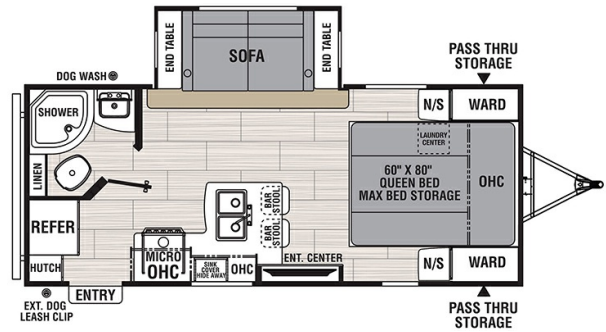

### SPECIFICATIONS

Year	2025
Manufacturer	COACHMEN
Brand	NORTHERN SPIRIT
Model	1943RB
Type	Travel Trailer
Status	New
Stock #	25R003
Financing Available	✓
Warranty Available	✓
Suspension	N/A
Leveling	N/A
Exterior Length	24.0 ft.
Dry Weight	4926 lbs.
Sleeping Capacity	4 person(s)
Interior Colour	N/A
Exterior Colour	Fiberglass
Slideouts	1

### SELLING FEATURES

Specifications and Features:

- Length (ft): 24'0"
- Width (ft): 8'0"
- Height (ft): 11'1"
- GVWR (lbs): 6500
- Dry Weight (lbs): 4926
- Payload Capacity (lbs): 1574
- Hitch Weight (lbs): 520
- Number Of Fresh Water Holding Tanks: 1
- Total Fresh Water Tank Capacity (gal): 50
- Number Of Gray ...