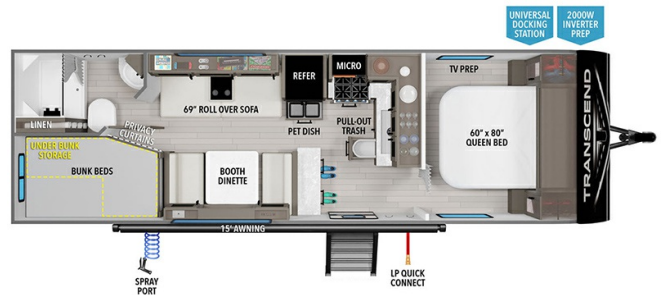

SPECIFICATIONS

Year	2025
Manufacturer	GRAND DESIGN
Brand	TRNSCD XPLOR
Model	24BHX
Type	Travel Trailer
Status	New
Stock #	12792
Financing Available	✓
Warranty Available	✓
Suspension	N/A
Leveling	N/A
Exterior Length	29.9 ft.
Dry Weight	5756 lbs.
Sleeping Capacity	10 person(s)
Interior Colour	N/A
Exterior Colour	Aluminum
Slideouts	N/A

Disclaimer: Product information, pricing and photos are as accurate as possible and are subject to change without notice.

SELLING FEATURES

Specifications and Features:

- Length (ft): 29'11"
- Width (ft): 8'0"
- Height (ft): 11'0"
- Interior Height (ft): 6'6"
- GVWR (lbs): 6995
- Dry Weight (lbs): 5756
- Hitch Weight (lbs): 583
- Number Of Fresh Water Holding Tanks: 1
- Total Fresh Water Tank Capacity (gal): 56
- Number Of Gray W...