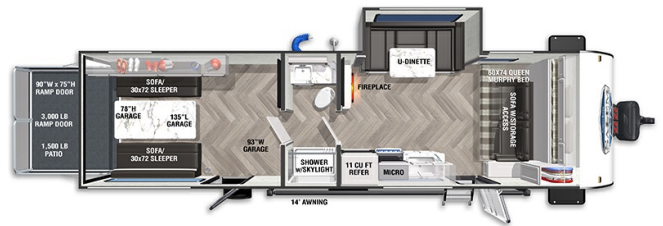

BILL THOMAS CAMPER SALES

onlinesales@btcamper.com 1-636-327-5900
101 Thomas RV Way, Wentzville, MO 63385
Local 1-636-327-5900 | <https://www.btcamper.com>

2021 FOREST RIVER SALEM FSX 280RTX

\$23,900.00

Originally \$23,900.00

SPECIFICATIONS

Year	2021
Manufacturer	FOREST RIVER
Brand	SALEM FSX
Model	280RTX
Type	Toy Hauler
Status	PreOwned
Stock #	12788
Financing Available	✓
Warranty Available	✓
Suspension	N/A
Leveling	N/A
Exterior Length	32.3 ft.
Dry Weight	5608 lbs.
Sleeping Capacity	6 person(s)
Interior Colour	N/A
Exterior Colour	Aluminum
Slideouts	1

Disclaimer: Product information, pricing and photos are as accurate as possible and are subject to change without notice.

SELLING FEATURES

Specifications and Features:

- Length (ft): 32'4"
- Width (ft): 8'0"
- Height (ft): 10'6"
- Interior Height (ft): 6'6"
- Dry Weight (lbs): 5608
- Payload Capacity (lbs): 2152
- Hitch Weight (lbs): 760
- Number Of Fresh Water Holding Tanks: 1
- Total Fresh Water Tank Capacity (gal): 43
- Numbe...