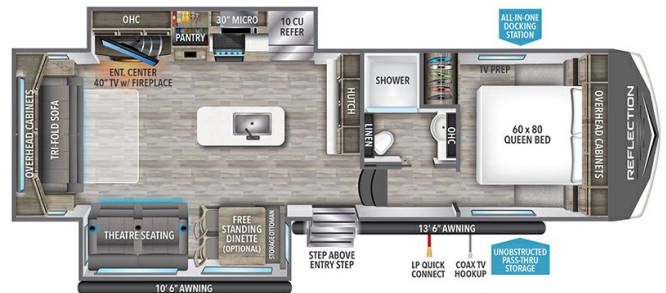

MSRP \$98,980.00

\$348 Bi-Weekly

\$0 down @ 7.99% APR for 60/240 months

(\$33,984 C.O.B.) O.A.C.

Woody's Price \$85,980.00

SPECIFICATIONS

Year	2025
Manufacturer	GRAND DESIGN
Brand	REFLECTION 150
Model	295RL
Type	Fifth Wheel
Status	New
Stock #	49662
Financing Available	✓
Warranty Available	Manufacturer
Suspension	N/A
Leveling	N/A
Exterior Length	33.8 ft.
Dry Weight	8995 lbs.
Sleeping Capacity	6 person(s)
Interior Colour	COLLINS
Exterior Colour	Fiberglass
Slideouts	2

Disclaimer: Product information, pricing and photos are as accurate as possible and are subject to change without notice.

SELLING FEATURES

Specifications and Features:

- Length (ft): 33'9"
- Width (ft): 8'0"
- Height (ft): 12'3"
- GVWR (lbs): 10995
- Dry Weight (lbs): 8995
- Payload Capacity (lbs): 2000
- Hitch Weight (lbs): 1434
- Number Of Fresh Water Holding Tanks: 1
- Total Fresh Water Tank Capacity (gal): 55
- Number Of Gra...