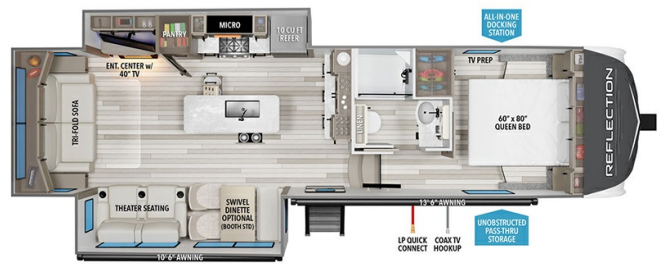

MSRP \$104,980.00

\$364 Bi-Weekly

\$0 down @ 7.99% APR for 60/240 months

(\$35,565 C.O.B.) O.A.C.

Woody's Price \$89,980.00

SPECIFICATIONS

Year	2025
Manufacturer	GRAND DESIGN
Brand	REFLECTION 150
Model	295RL
Type	Fifth Wheel
Status	New
Stock #	49662
Financing Available	✓
Warranty Available	Manufacturer
Suspension	N/A
Leveling	N/A
Exterior Length	32.8 ft.
Dry Weight	9045 lbs.
Sleeping Capacity	6 person(s)
Interior Colour	COLLINS
Exterior Colour	Fiberglass
Slideouts	2

Disclaimer: Product information, pricing and photos are as accurate as possible and are subject to change without notice.

SELLING FEATURES

Specifications and Features:

- Length (ft): 32'9"
- Width (ft): 8'0"
- Height (ft): 12'3"
- GVWR (lbs): 10995
- Dry Weight (lbs): 9045
- Payload Capacity (lbs): 1950
- Hitch Weight (lbs): 1460
- Number Of Fresh Water Holding Tanks: 1
- Total Fresh Water Tank Capacity (gal): 55
- Number Of Gra...