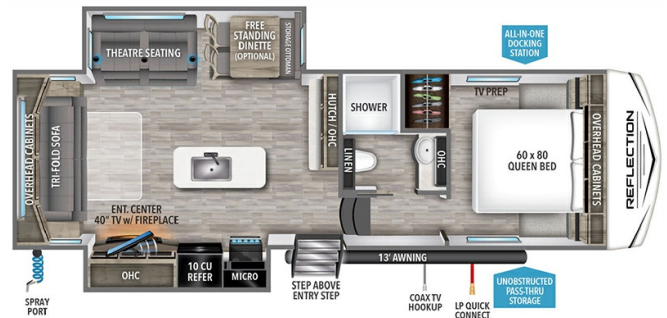

MSRP \$86,980.00

\$299 Bi-Weekly

\$0 down @ 7.99% APR for 60/240 months

(\$29,241 C.O.B.) O.A.C.

Woody's Price \$73,980.00

SPECIFICATIONS

Year	2025
Manufacturer	GRAND DESIGN
Brand	REFLECTION 100
Model	28RL
Type	Fifth Wheel
Status	New
Stock #	49661
Financing Available	✓
Warranty Available	Manufacturer
Suspension	N/A
Leveling	N/A
Exterior Length	31.0 ft.
Dry Weight	8362 lbs.
Sleeping Capacity	4 person(s)
Interior Colour	COLLINS
Exterior Colour	Fiberglass
Slideouts	2

Disclaimer: Product information, pricing and photos are as accurate as possible and are subject to change without notice.

SELLING FEATURES

Specifications and Features:

- Length (ft): 31'0"
- Width (ft): 8'0"
- Height (ft): 12'0"
- GVWR (lbs): 10995
- Dry Weight (lbs): 8362
- Hitch Weight (lbs): 1348
- Number Of Fresh Water Holding Tanks: 1
- Total Fresh Water Tank Capacity (gal): 55
- Number Of Gray Water Holding Tanks: 1
- Total...