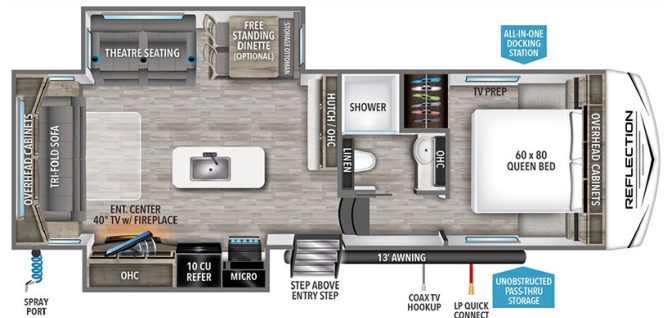

MSRP \$86,980.00

\$299 Bi-Weekly

\$0 down @ 7.99% APR for 60/240 months

(\$29,241 C.O.B.) O.A.C.

Woody's Price \$73,980.00

SPECIFICATIONS

Year	2025
Manufacturer	GRAND DESIGN
Brand	REFLECTION 100
Model	28RL
Type	Fifth Wheel
Status	New
Stock #	49661
Financing Available	✓
Warranty Available	Manufacturer
Suspension	N/A
Leveling	N/A
Exterior Length	31.0 ft.
Dry Weight	8362 lbs.
Sleeping Capacity	4 person(s)
Interior Colour	COLLINS
Exterior Colour	Fiberglass
Slideouts	2

Disclaimer: Product information, pricing and photos are as accurate as possible and are subject to change without notice.

SELLING FEATURES

Specifications and Features:

- Length (ft): 31'0"
- Width (ft): 8'0"
- Height (ft): 12'0"
- GVWR (lbs): 10995
- Dry Weight (lbs): 8362
- Hitch Weight (lbs): 1348
- Number Of Fresh Water Holding Tanks: 1
- Total Fresh Water Tank Capacity (gal): 55
- Number Of Gray Water Holding Tanks: 1
- Total...