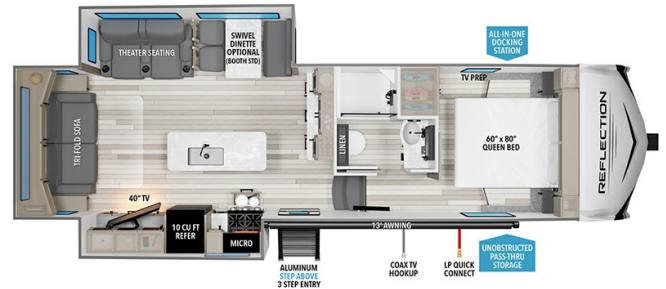

## 2025 GRAND DESIGN REFLECTION 100 28RL

### SPECIFICATIONS

Year	2025
Manufacturer	GRAND DESIGN
Brand	REFLECTION 100
Model	28RL
Type	Fifth Wheel
Status	New
Stock #	49661
Financing Available	✓
Warranty Available	Manufacturer
Suspension	N/A
Leveling	N/A
Exterior Length	31.0 ft.
Dry Weight	8362 lbs.
Sleeping Capacity	4 person(s)
Interior Colour	COLLINS
Exterior Colour	Fiberglass
Slideouts	2

### SELLING FEATURES

Specifications and Features:

- Length (ft): 31'0"
- Width (ft): 8'0"
- Height (ft): 12'3"
- GVWR (lbs): 10995
- Dry Weight (lbs): 8362
- Payload Capacity (lbs): 2633
- Hitch Weight (lbs): 1348
- Number Of Fresh Water Holding Tanks: 1
- Total Fresh Water Tank Capacity (gal): 55
- Number Of Gra...