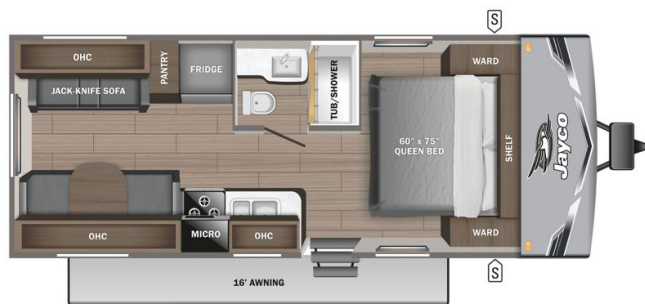

## 2025 JAYCO JAY FLIGHT SLX 210QB

**\$29,990.00**

Originally \$41,950.00

**\$144 Bi-Weekly**

### SPECIFICATIONS

Year	2025
Manufacturer	JAYCO
Brand	JAY FLIGHT SLX
Model	210QB
Type	Travel Trailer
Status	New
Stock #	22602
Financing Available	✘
Warranty Available	✘
Suspension	N/A
Leveling	N/A
Exterior Length	25.9 ft.
Dry Weight	4366 lbs.
Sleeping Capacity	6 person(s)
Interior Colour	Classic Farmhouse
Exterior Colour	White / Gray
Slideouts	N/A

### SELLING FEATURES

Introducing the 2025 Jay Flight SLX 210QB, made by Jayco. The Jay Flight SLX 210QB travel trailer provides you with all of the comforts you need. This travel trailer sleeps up to 6 people. Inside this Jay Flight SLX 210QB, you'll find a four seat bench dinette that converts to another bed for an ...