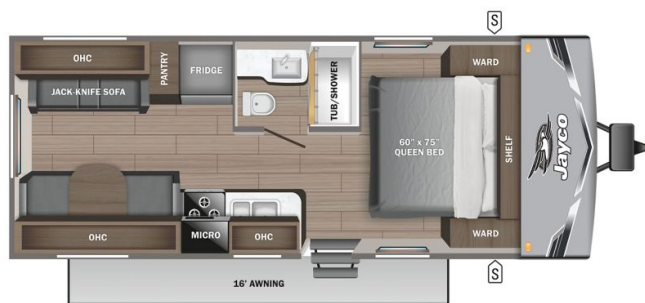

SICARD RV

sales.leads.focusrv@sicardrv.com 1-800-688-2210
7526 Regional Road 20, West Lincoln, ON L0R 2A0
Local 1-905-957-3344 | www.sicardrv.com

2025 JAYCO JAY FLIGHT SLX 210QB

SPECIFICATIONS

Year	2025
Manufacturer	JAYCO
Brand	JAY FLIGHT SLX
Model	210QB
Type	Travel Trailer
Status	New
Stock #	22603
Financing Available	✘
Warranty Available	✘
Suspension	N/A
Leveling	N/A
Exterior Length	25.9 ft.
Dry Weight	4366 lbs.
Sleeping Capacity	6 person(s)
Interior Colour	Classic Farmhouse
Exterior Colour	White / Gray
Slideouts	N/A

Disclaimer: Product information, pricing and photos are as accurate as possible and are subject to change without notice.

SELLING FEATURES

Introducing the 2025 Jay Flight SLX 210QB, made by Jayco. The Jay Flight SLX 210QB travel trailer provides you with all of the comforts you need. This travel trailer sleeps up to 6 people. Inside this Jay Flight SLX 210QB, you'll find a four seat bench dinette that converts to another bed for an ...