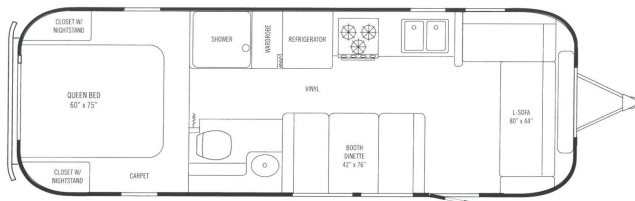

2008 AIRSTREAM AIRSTREAM SAFARI SE 28RBQ

SPECIFICATIONS

Year	2008
Manufacturer	AIRSTREAM
Brand	AIRSTREAM
Model	SAFARI SE 28RBQ
Type	Travel Trailer
Status	PreOwned
Stock #	C7663
Financing Available	✓
Warranty Available	✓
Suspension	N/A
Leveling	N/A
Exterior Length	28.0 ft.
Dry Weight	N/A lbs.
Sleeping Capacity	6 person(s)
Interior Colour	N/A
Exterior Colour	ALUMINUM
Slideouts	N/A