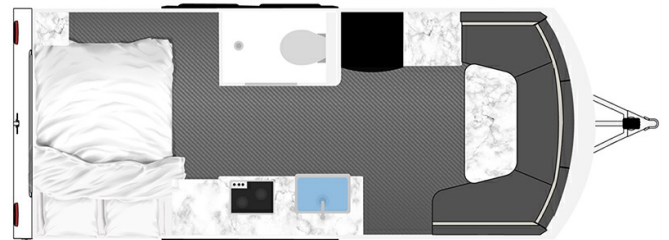

2025 INTECH RV AUCTA MAGNOLIA ROVER

\$83,995.00

Originally \$99,250.00

SPECIFICATIONS

Year	2025
Manufacturer	INTECH RV
Brand	AUCTA
Model	MAGNOLIA ROVER
Type	Travel Trailer
Status	New
Stock #	N016264
Suspension	N/A
Leveling	N/A
Exterior Length	22.5 ft.
Dry Weight	5200 lbs.
Sleeping Capacity	4 person(s)
Interior Colour	N/A
Exterior Colour	Aluminum
Slideouts	N/A

Disclaimer: Product information, pricing and photos are as accurate as possible and are subject to change without notice.

SELLING FEATURES

Specifications and Features:

- Length (ft): 22'6"
- Width (ft): 8'4"
- Height (ft): 10'7"
- Interior Height (ft): 6'11"
- GVWR (lbs): 7500
- Dry Weight (lbs): 5200
- Payload Capacity (lbs): 1850
- Number Of Fresh Water Holding Tanks: 1
- Total Fresh Water Tank Capacity (gal): 44
- Number Of G...