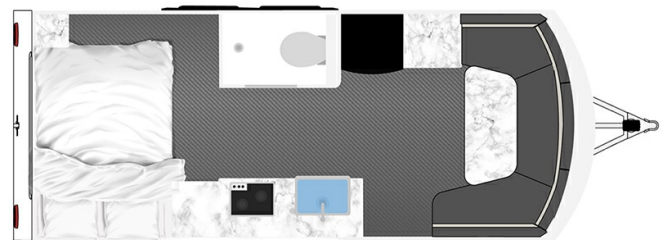

2025 INTECH RV AUCTA MAGNOLIA ROVER

\$80,995.00

Originally \$84,995.00

SPECIFICATIONS

Year	2025
Manufacturer	INTECH RV
Brand	AUCTA
Model	MAGNOLIA ROVER
Type	Teardrop Trailer
Status	New
Stock #	N016264
Suspension	N/A
Leveling	N/A
Exterior Length	22.5 ft.
Dry Weight	5200 lbs.
Sleeping Capacity	4 person(s)
Interior Colour	N/A
Exterior Colour	Aluminum
Slideouts	N/A

Disclaimer: Product information, pricing and photos are as accurate as possible and are subject to change without notice.

SELLING FEATURES

Specifications and Features:

- Length (ft): 22'6"
- Width (ft): 8'4"
- Height (ft): 10'7"
- Interior Height (ft): 6'11"
- GVWR (lbs): 7500
- Dry Weight (lbs): 5200
- Payload Capacity (lbs): 1850
- Number Of Fresh Water Holding Tanks: 1
- Total Fresh Water Tank Capacity (gal): 44
- Number Of G...