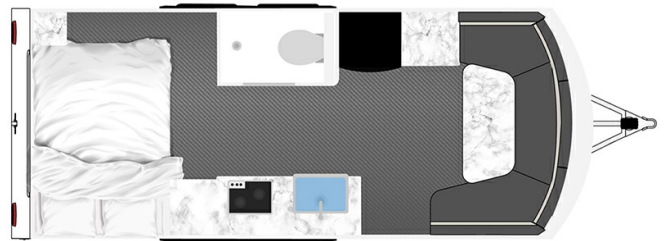

**SPECIAL UNIT**

**\$79,995.00**

Originally \$80,995

**2025 INTECH RV AUCTA MAGNOLIA ROVER**

**SPECIFICATIONS**

Year	2025
Manufacturer	INTECH RV
Brand	AUCTA
Model	MAGNOLIA ROVER
Type	Travel Trailer
Status	New
Stock #	N016264
Suspension	N/A
Leveling	N/A
Exterior Length	22.5 ft.
Dry Weight	5200 lbs.
Sleeping Capacity	4 person(s)
Interior Colour	N/A
Exterior Colour	Aluminum
Slideouts	N/A

**Disclaimer:** Product information, pricing and photos are as accurate as possible and are subject to change without notice.

**SELLING FEATURES**

Specifications and Features:

- Length (ft): 22'6"
- Width (ft): 8'4"
- Height (ft): 10'7"
- Interior Height (ft): 6'11"
- GVWR (lbs): 7500
- Dry Weight (lbs): 5200
- Payload Capacity (lbs): 1850
- Number Of Fresh Water Holding Tanks: 1
- Total Fresh Water Tank Capacity (gal): 44
- Number Of G...