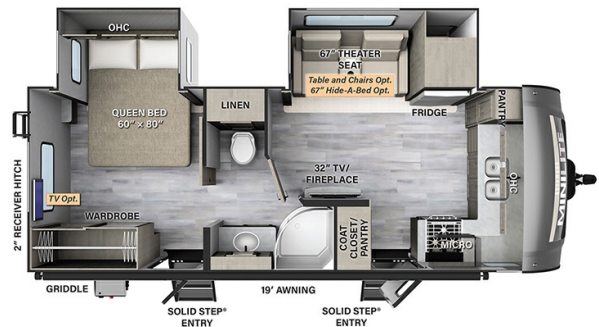

**CASCADE**

sales@towtallycamping.com 1-530-241-7848

2425 Cascade Blvd., Redding, CA 96003

Local 1-530-241-7848 | <https://www.towtallycamping.com/>

2025 FOREST RIVER ROCKWOOD MINI LITE 2516S

\$41,492.00

Originally \$57,206.30

SPECIFICATIONS

| | |
|---------------------|--------------------|
| Year | 2025 |
| Manufacturer | FOREST RIVER |
| Brand | ROCKWOOD MINI LITE |
| Model | 2516S |
| Type | Travel Trailer |
| Status | New |
| Stock # | SZ194139 |
| Financing Available | ✓ |
| Warranty Available | ✓ |
| Suspension | N/A |
| Leveling | N/A |
| Exterior Length | 25.9 ft. |
| Dry Weight | 6049 lbs. |
| Sleeping Capacity | 4 person(s) |
| Interior Colour | Sedona-Stone |
| Exterior Colour | Fiberglass |
| Slideouts | 2 |

Disclaimer: Product information, pricing and photos are as accurate as possible and are subject to change without notice.

SELLING FEATURES

Specifications and Features:

- Length (ft): 25'11"
- Width (ft): 8'0"
- Height (ft): 10'11"
- GVWR (lbs): 7772
- Dry Weight (lbs): 6049
- Payload Capacity (lbs): 1723
- Hitch Weight (lbs): 772
- Number Of Fresh Water Holding Tanks: 1
- Total Fresh Water Tank Capacity (gal): 54
- Number Of Gra...