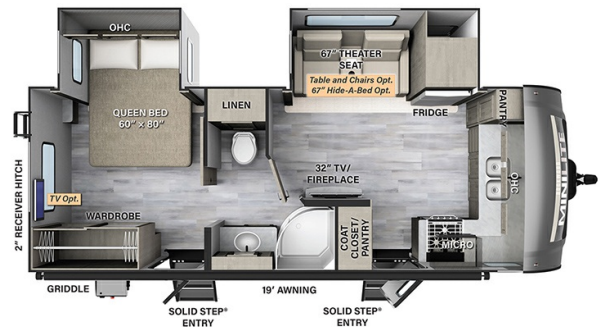

**CASCADE**

sales@towtallycamping.com 1-530-241-7848

2425 Cascade Blvd., Redding, CA 96003

Local 1-530-241-7848 | <https://www.towtallycamping.com/>

2025 FOREST RIVER ROCKWOOD MINI LITE 2516S

\$41,492.00

Originally \$57,206.30

SPECIFICATIONS

Year	2025
Manufacturer	FOREST RIVER
Brand	ROCKWOOD MINI LITE
Model	2516S
Type	Travel Trailer
Status	New
Stock #	SZ194139
Financing Available	✓
Warranty Available	✓
Suspension	N/A
Leveling	N/A
Exterior Length	25.9 ft.
Dry Weight	6049 lbs.
Sleeping Capacity	4 person(s)
Interior Colour	Sedona-Stone
Exterior Colour	Fiberglass
Slideouts	2

Disclaimer: Product information, pricing and photos are as accurate as possible and are subject to change without notice.

SELLING FEATURES

Specifications and Features:

- Length (ft): 25'11"
- Width (ft): 8'0"
- Height (ft): 10'11"
- GVWR (lbs): 7772
- Dry Weight (lbs): 6049
- Payload Capacity (lbs): 1723
- Hitch Weight (lbs): 772
- Number Of Fresh Water Holding Tanks: 1
- Total Fresh Water Tank Capacity (gal): 54
- Number Of Gra...