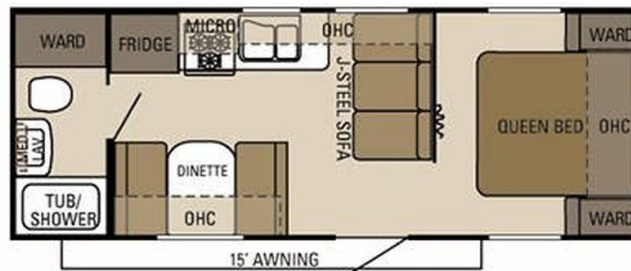

2012 STARCRAFT AUTUMN RIDGE 235FB

SPECIFICATIONS

Year	2012
Manufacturer	STARCRAFT
Brand	AUTUMN RIDGE
Model	235FB
Type	Travel Trailer
Status	PreOwned
Stock #	22592
Financing Available	✘
Warranty Available	✘
Suspension	N/A
Leveling	N/A
Exterior Length	26.4 ft.
Dry Weight	4777 lbs.
Sleeping Capacity	6 person(s)
Interior Colour	Cedar
Exterior Colour	White
Slideouts	N/A

Disclaimer: Product information, pricing and photos are as accurate as possible and are subject to change without notice.

SELLING FEATURES

As-Is Sale. Introducing the 2012 Autumn Ridge 235FB, from Starcraft. The Autumn Ridge 235FB contains everything you will need to make traveling effortless and straightforward. This travel trailer sleeps up to 6 people. Inside the Autumn Ridge 235FB, you will find a four seat bench dinette that co...

OPTIONS & EQUIPMENT

- FRONT POWER TONGUE JACK
- ROOF LADDER
- SPARE TIRE
- QUEEN BED
- JACK-KNIFE SOFA
- FOUR SEAT BENCH DINETTE
- MICROWAVE
- OVEN
- 3-BURNER STOVE TOP
- POWER AWNING

Powered by focusRV