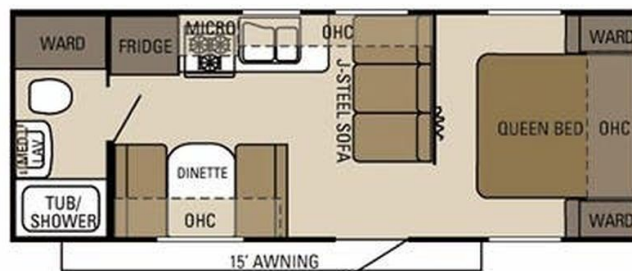

Originally \$19,900.00

\$151 Bi-Weekly

SPECIFICATIONS

Year	2012
Manufacturer	STARCRAFT
Brand	AUTUMN RIDGE
Model	235FB
Type	Travel Trailer
Status	PreOwned
Stock #	22592
Financing Available	✘
Warranty Available	✘
Suspension	N/A
Leveling	N/A
Exterior Length	26.4 ft.
Dry Weight	4777 lbs.
Sleeping Capacity	6 person(s)
Interior Colour	Cedar
Exterior Colour	White
Slideouts	N/A

Disclaimer: Product information, pricing and photos are as accurate as possible and are subject to change without notice.

SELLING FEATURES

Introducing the 2012 Autumn Ridge 235FB, from Starcraft. The Autumn Ridge 235FB contains everything you will need to make traveling effortless and straightforward. This travel trailer sleeps up to 6 people. Inside the Autumn Ridge 235FB, you will find a four seat bench dinette that converts into ...

OPTIONS & EQUIPMENT

- FRONT POWER TONGUE JACK
- ROOF LADDER
- SPARE TIRE
- QUEEN BED
- JACK-KNIFE SOFA
- FOUR SEAT BENCH DINETTE
- MICROWAVE
- OVEN
- 3-BURNER STOVE TOP
- POWER AWNING

Powered by focusRV