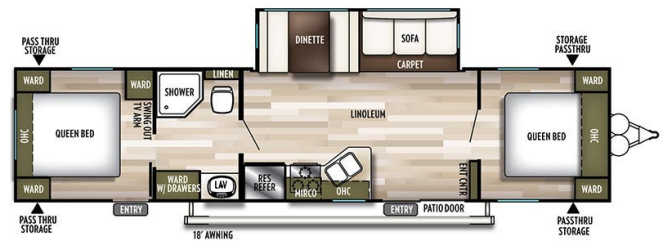

GIMME SHELTER LTD.

roger@gimmerv.com 1-888-387-8881
635605 Hwy 10, Mono, ON L9V 0Z7

Local 1-519-925-5261 | Fax 1-519-925-6187 | gimmerv.com

2019 FOREST RIVER SALEM 37BHSS-12Q

$29,900.00

$162 Bi-Weekly

SPECIFICATIONS

Year	2019
Manufacturer	FOREST RIVER
Brand	SALEM
Model	37BHSS-12Q
Type	Destination Trailer
Status	PreOwned
Stock #	2009
Financing Available	✘
Warranty Available	✘
Suspension	N/A
Leveling	N/A
Exterior Length	39.0 ft.
Dry Weight	7575 lbs.
Sleeping Capacity	N/A person(s)
Interior Colour	N/A
Exterior Colour	N/A
Slideouts	N/A

Disclaimer: Product information, pricing and photos are as accurate as possible and are subject to change without notice.

Powered by focusRV