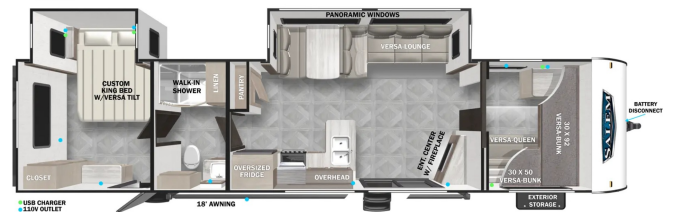

**2022 SALEM SALEM 36VBDS**

**\$41,900.00**

Originally \$49,900.00

\$96 Weekly

**SPECIFICATIONS**

Year	2022
Manufacturer	SALEM
Brand	SALEM
Model	36VBDS
Type	Travel Trailer
Status	PreOwned
Stock #	69165
Financing Available	✓
Warranty Available	✗
Suspension	N/A
Leveling	N/A
Exterior Length	38.9 ft.
Dry Weight	8533 lbs.
Sleeping Capacity	10 person(s)
Interior Colour	N/A
Exterior Colour	Silver
Slideouts	2

**Disclaimer:** Product information, pricing and photos are as accurate as possible and are subject to change without notice.

**SELLING FEATURES**

The 36VBDS is a unique, versatile bunkhouse that offers ample sleeping options so you can bring everyone camping! The front bedroom offers both the Versa-Queen and Versa-bunks, while the rear bedroom provides a queen bed, dresser, and closet. The living area features the fantastic Versa-Lounge wi...

**OPTIONS & EQUIPMENT**

Awning 18'	Fridge with 2 doors	Heating	Air Conditioning Unit(s)	Laminated Counter Tops	Enclosed Underbelly	Fireplace
Hide A Bed	Stabilizer Jacks	LPG Detector	Microwave	Monitor Panel	Sky Light(s)	
Smoke Detector	TV Antenna					