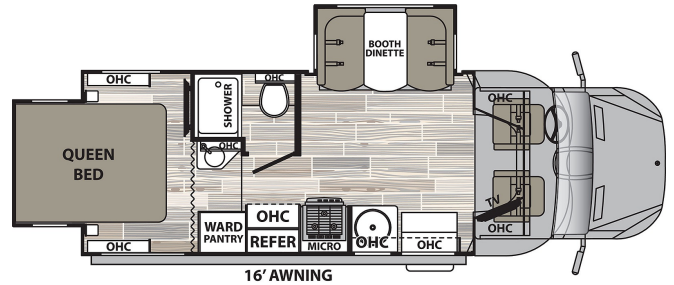

CONSIGNMENT UNIT

\$210,000.00

Originally \$210,000.00

\$943 Bi-Weekly

2025 DYNAMAX ISATA 3 24 RW

SPECIFICATIONS

Year	2025
Manufacturer	DYNAMAX
Brand	ISATA 3
Model	24 RW
Type	Motorhome
Class	C
Fuel Type	Diesel
Status	PreOwned
Stock #	7222
Financing Available	✓
Warranty Available	✓
Odometer	5475 kms.
VIN	W1X8N33Y2PN225475
Chassis	N/A
Engine	N/A
Transmission	AUTO
Suspension	N/A
Leveling	Automatic
Exterior Length	24.4 ft.
Dry Weight	N/A lbs.
Sleeping Capacity	N/A person(s)
Interior Colour	N/A
Exterior Colour	N/A
Slideouts	2