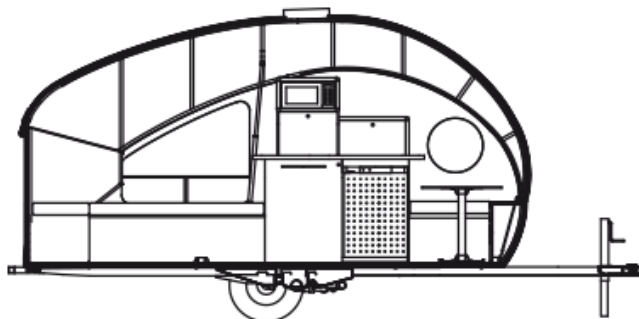

2025 SAFARI CONDO ALTO 1723 - For Viewing Only

SPECIFICATIONS

Year	2025
Manufacturer	SAFARI CONDO
Brand	ALTO
Model	1723 - For Viewing Only
Type	Travel Trailer
Status	New
Stock #	6999
Financing Available	✓
Warranty Available	✓
Suspension	N/A
Leveling	N/A
Exterior Length	17.0 ft.
Dry Weight	N/A lbs.
Sleeping Capacity	3 person(s)
Interior Colour	SMOKED PEAR/ CONCRETE/ BLUE SKY
Exterior Colour	SILVER
Slideouts	N/A

Disclaimer: Product information, pricing and photos are as accurate as possible and are subject to change without notice.

Powered by focusRV