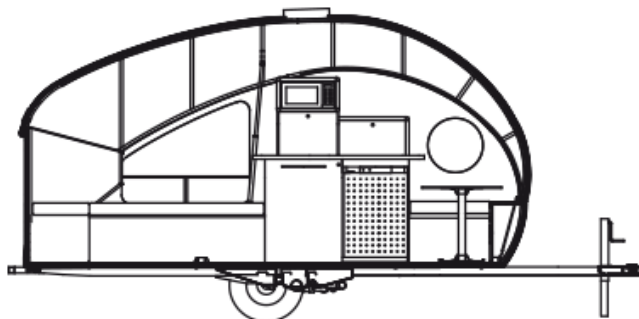

2025 SAFARI CONDO ALTO R1723 - For Viewing Only

SPECIFICATIONS

Year	2025
Manufacturer	SAFARI CONDO
Brand	ALTO
Model	R1723 - For Viewing Only
Type	Travel Trailer
Status	New
Stock #	6999
Financing Available	✓
Warranty Available	✓
Suspension	N/A
Leveling	N/A
Exterior Length	17.0 ft.
Dry Weight	N/A lbs.
Sleeping Capacity	3 person(s)
Interior Colour	SMOKED PEAR/ CONCRETE/ BLUE SKY
Exterior Colour	SILVER
Slideouts	N/A