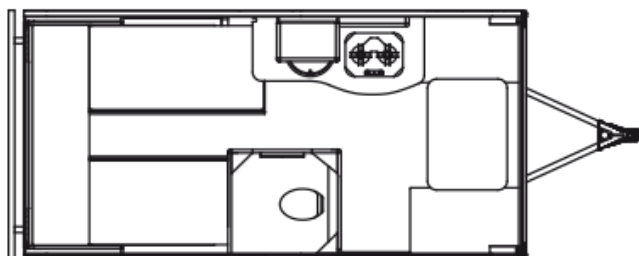

2025 SAFARI CONDO ALTO 1723 - For Viewing Only

SPECIFICATIONS

Year	2025
Manufacturer	SAFARI CONDO
Brand	ALTO
Model	1723 - For Viewing Only
Type	Travel Trailer
Status	New
Stock #	6999
Financing Available	✓
Warranty Available	✓
Suspension	N/A
Leveling	N/A
Exterior Length	17.0 ft.
Dry Weight	N/A lbs.
Sleeping Capacity	3 person(s)
Interior Colour	SMOKED PEAR/ CONCRETE/ BLUE SKY
Exterior Colour	SILVER
Slideouts	N/A

Disclaimer: Product information, pricing and photos are as accurate as possible and are subject to change without notice.

Powered by focusRV