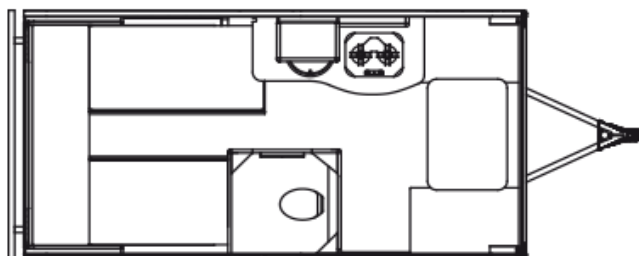

2025 SAFARI CONDO ALTO R1723 - For Viewing Only

SPECIFICATIONS

Year	2025
Manufacturer	SAFARI CONDO
Brand	ALTO
Model	R1723 - For Viewing Only
Type	Travel Trailer
Status	New
Stock #	6999
Financing Available	✓
Warranty Available	✓
Suspension	N/A
Leveling	N/A
Exterior Length	17.0 ft.
Dry Weight	N/A lbs.
Sleeping Capacity	3 person(s)
Interior Colour	SMOKED PEAR/ CONCRETE/ BLUE SKY
Exterior Colour	SILVER
Slideouts	N/A