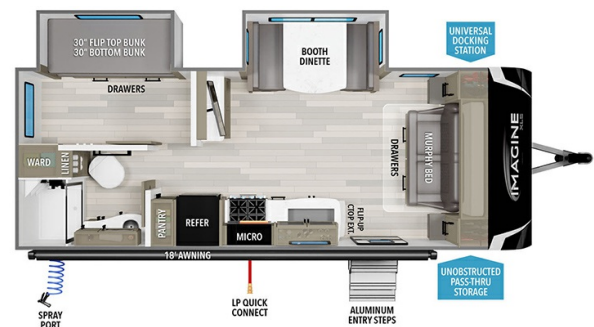

### SPECIFICATIONS

Year	2025
Manufacturer	GRAND DESIGN
Brand	IMAGINE XLS
Model	22BHE
Type	Travel Trailer
Status	New
Stock #	49650
Financing Available	✓
Warranty Available	Manufacturer
Suspension	N/A
Leveling	N/A
Exterior Length	25.3 ft.
Dry Weight	5589 lbs.
Sleeping Capacity	6 person(s)
Interior Colour	N/A
Exterior Colour	Fiberglass
Slideouts	2

### SELLING FEATURES

Specifications and Features:

- Length (ft): 25'4"
- Width (ft): 8'0"
- Height (ft): 10'10"
- Interior Height (ft): 6'6"
- GVWR (lbs): 6995
- Dry Weight (lbs): 5589
- Hitch Weight (lbs): 543
- Number Of Fresh Water Holding Tanks: 1
- Total Fresh Water Tank Capacity (gal): 43
- Number Of Gray W...