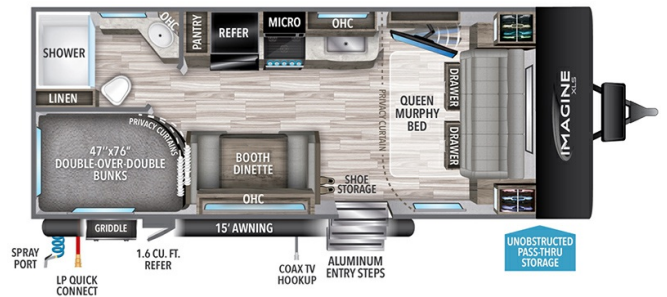

MSRP \$57,980.00

\$202 Bi-Weekly

\$0 down @ 7.99% APR for 60/240 months

(\$19,755 C.O.B.) O.A.C.

Woody's Price \$49,980.00

SPECIFICATIONS

Year	2025
Manufacturer	GRAND DESIGN
Brand	IMAGINE XLS
Model	21BHE
Type	Travel Trailer
Status	New
Stock #	49648
Financing Available	✓
Warranty Available	Manufacturer
Suspension	N/A
Leveling	N/A
Exterior Length	24.9 ft.
Dry Weight	4698 lbs.
Sleeping Capacity	8 person(s)
Interior Colour	N/A
Exterior Colour	Fiberglass
Slideouts	N/A

Disclaimer: Product information, pricing and photos are as accurate as possible and are subject to change without notice.

SELLING FEATURES

Specifications and Features:

- Length (ft): 24'11"
- Width (ft): 8'0"
- Height (ft): 10'10"
- Interior Height (ft): 6'6"
- GVWR (lbs): 6395
- Dry Weight (lbs): 4698
- Payload Capacity (lbs): 1697
- Hitch Weight (lbs): 456
- Number Of Fresh Water Holding Tanks: 1
- Total Fresh Water Tank Capac...