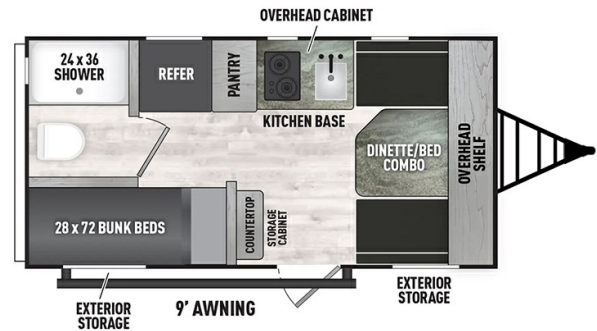

2025 COACHMEN CLIPPER 15CBH

\$28,590.00

Originally \$34,890.00

SPECIFICATIONS

Year	2025
Manufacturer	COACHMEN
Brand	CLIPPER
Model	15CBH
Type	Travel Trailer
Status	New
Stock #	25CL003
Financing Available	✓
Warranty Available	✓
Suspension	N/A
Leveling	N/A
Exterior Length	17.8 ft.
Dry Weight	2559 lbs.
Sleeping Capacity	4 person(s)
Interior Colour	N/A
Exterior Colour	Aluminum
Slideouts	N/A

Disclaimer: Product information, pricing and photos are as accurate as possible and are subject to change without notice.

SELLING FEATURES

Get ready to embark on your next adventure with the 2025 Forest River Clipper 15CBH! This compact yet spacious travel trailer is designed for the modern explorer who values both comfort and convenience. With a length of 17'10" and a lightweight design, this trailer is easy to tow without compromi...