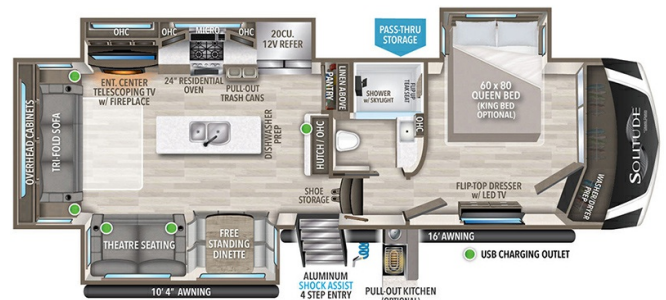

MSRP \$168,980.00

\$540 Bi-Weekly

\$10,000 down @ 7.99% APR for 60/240 months (\$52,750 C.O.B.) O.A.C.

Woody's Price \$142,980.00

SPECIFICATIONS

Year	2025
Manufacturer	GRAND DESIGN
Brand	SOLITUDE
Model	310GK
Type	Fifth Wheel
Status	New
Stock #	49642
Financing Available	✓
Warranty Available	Manufacturer
Suspension	N/A
Leveling	N/A
Exterior Length	35.8 ft.
Dry Weight	12100 lbs.
Sleeping Capacity	4 person(s)
Interior Colour	DOVE
Exterior Colour	Fiberglass
Slideouts	3

Disclaimer: Product information, pricing and photos are as accurate as possible and are subject to change without notice.

SELLING FEATURES

Specifications and Features:

- Length (ft): 35'9"
- Width (ft): 8'5"
- Height (ft): 12'9"
- Interior Height (ft): 8'1"
- GVWR (lbs): 15000
- Dry Weight (lbs): 12100
- Payload Capacity (lbs): 2900
- Hitch Weight (lbs): 2350
- Number Of Fresh Water Holding Tanks: 1
- Total Fresh Water Tank Capa...