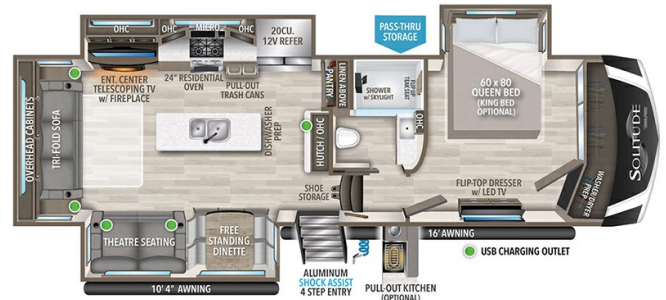

### SPECIFICATIONS

Year	2025
Manufacturer	GRAND DESIGN
Brand	SOLITUDE
Model	310GK
Type	Fifth Wheel
Status	New
Stock #	49642
Financing Available	✓
Warranty Available	Manufacturer
Suspension	N/A
Leveling	N/A
Exterior Length	35.8 ft.
Dry Weight	12100 lbs.
Sleeping Capacity	4 person(s)
Interior Colour	DOVE
Exterior Colour	Fiberglass
Slideouts	3

### SELLING FEATURES

Specifications and Features:

- Length (ft): 35'9"
- Width (ft): 8'5"
- Height (ft): 12'9"
- Interior Height (ft): 8'1"
- GVWR (lbs): 15000
- Dry Weight (lbs): 12100
- Payload Capacity (lbs): 2900
- Hitch Weight (lbs): 2350
- Number Of Fresh Water Holding Tanks: 1
- Total Fresh Water Tank Capa...