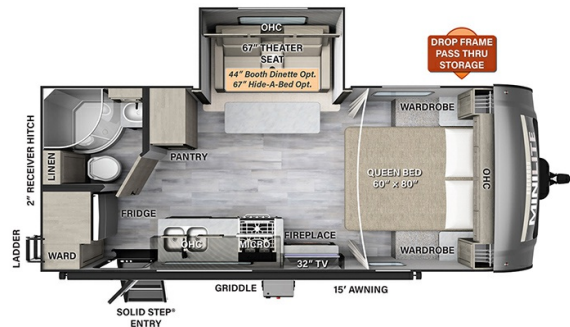

SPECIFICATIONS

Year	2025
Manufacturer	FOREST RIVER
Brand	ROCKWOOD MINI LITE
Model	2205S
Type	Travel Trailer
Status	New
Stock #	SD461996
Financing Available	✓
Warranty Available	✓
Suspension	N/A
Leveling	N/A
Exterior Length	23.8 ft.
Dry Weight	5132 lbs.
Sleeping Capacity	4 person(s)
Interior Colour	Sedona-Stone
Exterior Colour	Fiberglass
Slideouts	1

Disclaimer: Product information, pricing and photos are as accurate as possible and are subject to change without notice.

SELLING FEATURES

Specifications and Features:

- Length (ft): 23'10"
- Width (ft): 8'0"
- Height (ft): 10'11"
- GVWR (lbs): 6794
- Dry Weight (lbs): 5132
- Payload Capacity (lbs): 1662
- Hitch Weight (lbs): 634
- Number Of Fresh Water Holding Tanks: 1
- Total Fresh Water Tank Capacity (gal): 54
- Number Of Gra...