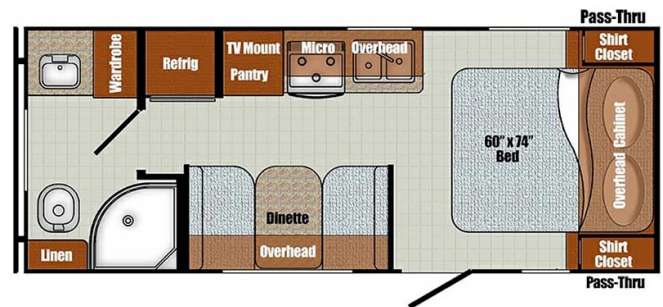

2024 GULF STREAM VINTAGE CRUISER 19RBS

\$38,980.00

Originally \$47,340.00

SPECIFICATIONS

Year	2024
Manufacturer	GULF STREAM
Brand	VINTAGE CRUISER
Model	19RBS
Type	Travel Trailer
Status	New
Stock #	24GS053
Financing Available	✘
Warranty Available	✘
Suspension	N/A
Leveling	N/A
Exterior Length	23.1 ft.
Dry Weight	3119 lbs.
Sleeping Capacity	4 person(s)
Interior Colour	N/A
Exterior Colour	Fiberglass
Slideouts	N/A

Disclaimer: Product information, pricing and photos are as accurate as possible and are subject to change without notice.

SELLING FEATURES

Specifications and Features:

- Length (ft): 23'1"
- Width (ft): 7'6"
- Height (ft): 10'2"
- Interior Height (ft): 6'11"
- GVWR (lbs): 4380
- Dry Weight (lbs): 3119
- Payload Capacity (lbs): 1261
- Hitch Weight (lbs): 390
- Number Of Fresh Water Holding Tanks: 1
- Total Fresh Water Tank Capaci...