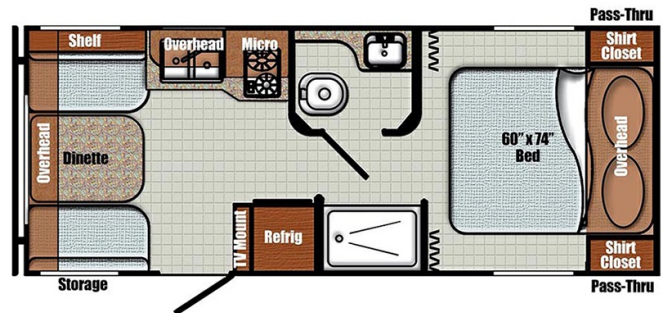

2024 GULF STREAM VINTAGE CRUISER 19ERD

\$38,790.00

Originally \$46,560.00

SPECIFICATIONS

Year	2024
Manufacturer	GULF STREAM
Brand	VINTAGE CRUISER
Model	19ERD
Type	Travel Trailer
Status	New
Stock #	24GS054
Financing Available	✘
Warranty Available	✘
Suspension	N/A
Leveling	N/A
Exterior Length	23.1 ft.
Dry Weight	3090 lbs.
Sleeping Capacity	4 person(s)
Interior Colour	N/A
Exterior Colour	Fiberglass
Slideouts	N/A

Disclaimer: Product information, pricing and photos are as accurate as possible and are subject to change without notice.

SELLING FEATURES

Specifications and Features:

- Length (ft): 23'1"
- Width (ft): 7'6"
- Height (ft): 10'2"
- Interior Height (ft): 6'11"
- GVWR (lbs): 4384
- Dry Weight (lbs): 3090
- Payload Capacity (lbs): 1294
- Hitch Weight (lbs): 370
- Number Of Fresh Water Holding Tanks: 1
- Total Fresh Water Tank Capaci...