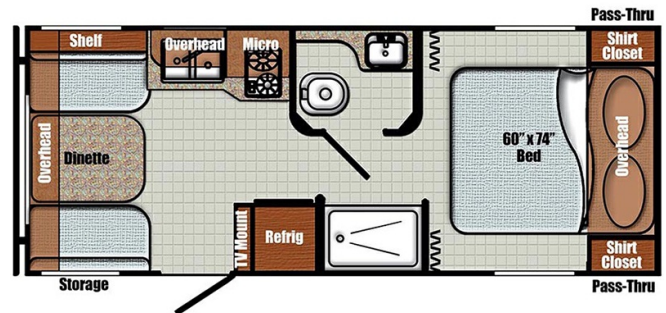

2024 GULF STREAM VINTAGE CRUISER 19ERD

\$38,790.00

Originally \$46,560.00

SPECIFICATIONS

Year	2024
Manufacturer	GULF STREAM
Brand	VINTAGE CRUISER
Model	19ERD
Type	Travel Trailer
Status	New
Stock #	24GS054
Financing Available	✘
Warranty Available	✘
Suspension	N/A
Leveling	N/A
Exterior Length	23.1 ft.
Dry Weight	3090 lbs.
Sleeping Capacity	4 person(s)
Interior Colour	N/A
Exterior Colour	Fiberglass
Slideouts	N/A

Disclaimer: Product information, pricing and photos are as accurate as possible and are subject to change without notice.

SELLING FEATURES

Specifications and Features:

- Length (ft): 23'1"
- Width (ft): 7'6"
- Height (ft): 10'2"
- Interior Height (ft): 6'11"
- GVWR (lbs): 4384
- Dry Weight (lbs): 3090
- Payload Capacity (lbs): 1294
- Hitch Weight (lbs): 370
- Number Of Fresh Water Holding Tanks: 1
- Total Fresh Water Tank Capaci...