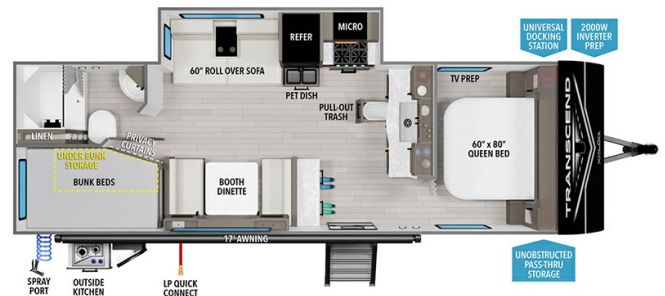

weleads@woodysrvcalgary.dsmmessage.com 1-866-383-2727

11700 - 29th Street SE, Calgary, AB T2Z 3W9

Local 1-403-258-2727 | Fax 1-403-279-7444 | <https://www.woodysrv.com/>

MSRP $51,980.00

Woody's Price

2025 GRAND DESIGN TRANSCEND 26BHX

SPECIFICATIONS

Year	2025
Manufacturer	GRAND DESIGN
Brand	TRANSCEND
Model	26BHX
Type	Travel Trailer
Status	New
Stock #	49638
Financing Available	✓
Warranty Available	Manufacturer
Suspension	N/A
Leveling	N/A
Exterior Length	30.9 ft.
Dry Weight	6505 lbs.
Sleeping Capacity	10 person(s)
Interior Colour	LUNA
Exterior Colour	Aluminum
Slideouts	1

Disclaimer: Product information, pricing and photos are as accurate as possible and are subject to change without notice.

SELLING FEATURES

Specifications and Features:

- Length (ft): 30'11"
- Width (ft): 11'0"
- Height (ft): 11'0"
- Interior Height (ft): 6'6"
- GVWR (lbs): 7695
- Dry Weight (lbs): 6505
- Hitch Weight (lbs): 635
- Number Of Fresh Water Holding Tanks: 1
- Total Fresh Water Tank Capacity (gal): 56
- Number Of Gray ...

OPTIONS & EQUIPMENT

- RVIA SEAL
- SAFERIDE RV ROADSIDE ASSISTANCE
- DEALER DISCOUNT
- LUNA DECOR
- OFF GRID OPTION
- TRANSCEND XPLOR CONSTRUCTION AND CONVENIENCE PACKAGE
- TRANSCEND XPLOR LIFESTYLE PACKAGE
- TRANSCEND XPLOR SOLAR PREP PACKAGE
- TRANSCEND XPLOR ELITE KITCHEN PACKAGE
- TRANSCEND XPLOR POWER AND ENTERTAINMENT PACKAGE
- TRANSCEND XPLOR 4-SEASON PROTECTION PACKAGE
- DPU

Powered by focusRV