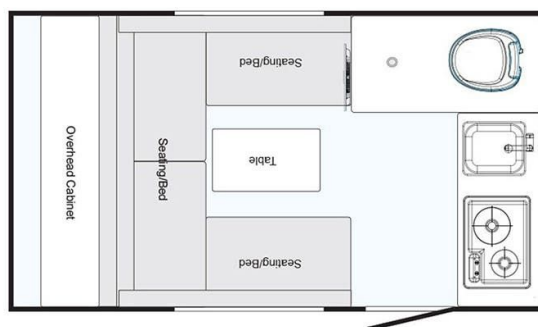

Originally \$29,900.00

\$152 Bi-Weekly

SPECIFICATIONS

Year	2020
Manufacturer	NUCAMP
Brand	TAB
Model	320S BOONDOCK EDGE
Type	Travel Trailer
Status	PreOwned
Stock #	22497
Financing Available	✘
Warranty Available	✘
Suspension	N/A
Leveling	N/A
Exterior Length	15.4 ft.
Dry Weight	N/A lbs.
Sleeping Capacity	2 person(s)
Interior Colour	Gray
Exterior Colour	White
Slideouts	N/A

Disclaimer: Product information, pricing and photos are as accurate as possible and are subject to change without notice.

SELLING FEATURES

Introducing the 2020 Tab 320S Boondock Edge, from NuCamp. The Tab 320S is lightweight and easy to tow. This travel trailer sleeps up to 2 people. Inside the Tab 320S, you will find a U-shaped bench dinette with floating table that converts into a bed providing additional sleeping space when requi...