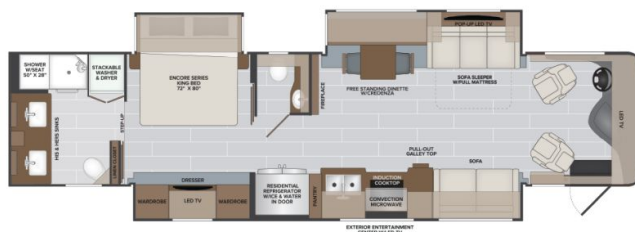

SPECIFICATIONS

Year	2024
Manufacturer	HOLIDAY RAMBLER
Brand	ENDEAVOR
Model	38W
Type	Motorhome
Class	A
Fuel Type	DIESEL
Status	New
Stock #	22575
Financing Available	✘
Warranty Available	✘
Odometer	700 kms.
VIN	4UZACGFC6RCVN6701
Chassis	N/A
Engine	N/A
Transmission	N/A
Suspension	N/A
Leveling	N/A
Exterior Length	40.1 ft.
Dry Weight	31290 lbs.
Sleeping Capacity	6 person(s)
Interior Colour	Riviera / Summit Ash Oceanfront
Exterior Colour	Pinnacle
Slideouts	3

Disclaimer: Product information, pricing and photos are as accurate as possible and are subject to change without notice.

SELLING FEATURES

Introducing the 2024 Endeavor 38W, from Holiday Rambler. The Endeavor 38W offers a smooth and quiet ride in luxury diesel style. This A class motorhome sleeps up to 6 people. The Endeavor 38W rides on a Freightliner chassis, powered by a 360HP Cummins diesel engine with a 6 speed Allison transmis...

OPTIONS & EQUIPMENT

- MOTION POWER LOUNGE
- DISHWASHER
- THIRD ROOF A/C
- BRAKESYNC FCCC
- ENDEAVOR
- FREIGHTLINER CHASSIS - 350HP
- DROP DOWN QUEEN BED
- TECHNOLOGY PACKAGE
- SUMMIT ASH OCEANFRONT PAINTED CABINETRY
- PINNACLE EXTERIOR PAINT
- RIVIERA INTERIOR DECOR
- CSA - FRTLNR PACKAGE