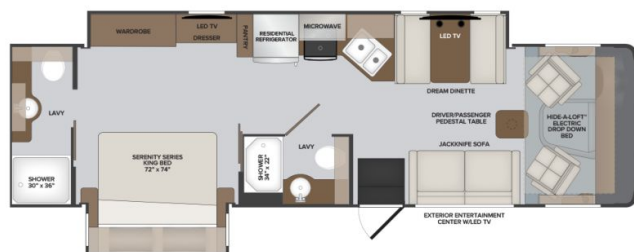

### SPECIFICATIONS

Year	2024
Manufacturer	HOLIDAY RAMBLER
Brand	ECLIPSE
Model	32S
Type	Motorhome
Class	A
Fuel Type	GAS
Status	New
Stock #	22576
Financing Available	✘
Warranty Available	✘
Odometer	4884 kms.
VIN	1F66F5DN6P0A00223
Chassis	N/A
Engine	N/A
Transmission	N/A
Suspension	N/A
Leveling	N/A
Exterior Length	33.5 ft.
Dry Weight	16855 lbs.
Sleeping Capacity	6 person(s)
Interior Colour	Bayview / Urban Cafe
Exterior Colour	Pride
Slideouts	2

### SELLING FEATURES

Introducing the 2024 Eclipse 32S, from Holiday Rambler. The Eclipse 32S gives you the freedom to travel comfortably. This A class motorhome sleeps up to 6 people. The Eclipse 32S rides on a Ford chassis, powered by a 335HP gas engine with a 6 speed automatic transmission w/overdrive. Inside the E...