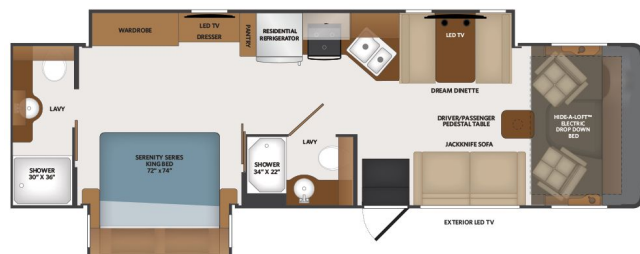

**\$814 Bi-Weekly****2024 FLEETWOOD FLEX 32S****SPECIFICATIONS**

Year	2024
Manufacturer	FLEETWOOD
Brand	FLEX
Model	32S
Type	Motorhome
Class	A
Fuel Type	GAS
Status	New
Stock #	22577
Financing Available	✗
Warranty Available	✗
Odometer	5090 kms.
VIN	1F66F5DN2P0A07122
Chassis	N/A
Engine	N/A
Transmission	N/A
Suspension	N/A
Leveling	N/A
Exterior Length	33.5 ft.
Dry Weight	17175 lbs.
Sleeping Capacity	6 person(s)
Interior Colour	Stonewall / Sedona
Exterior Colour	Reserve
Slideouts	2

Disclaimer: Product information, pricing and photos are as accurate as possible and are subject to change without notice.

**SELLING FEATURES**

Introducing the 2024 Flex 32S, from Fleetwood. The Flex 32S gives you the freedom to travel comfortably. This A class motorhome sleeps up to 6 people. The Flex 32S rides on a Ford chassis, powered by a 335HP gas engine with a 6 speed automatic transmission w/overdrive. Inside the Flex 32S, a powe...