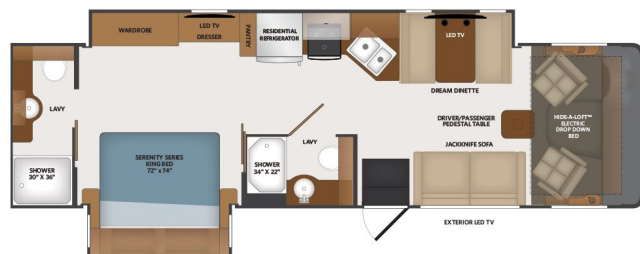

\$827 Bi-Weekly

2024 FLEETWOOD FLEX 32S

SPECIFICATIONS

| | |
|---------------------|--------------------|
| Year | 2024 |
| Manufacturer | FLEETWOOD |
| Brand | FLEX |
| Model | 32S |
| Type | Motorhome |
| Class | A |
| Fuel Type | GAS |
| Status | New |
| Stock # | 22577 |
| Financing Available | ✘ |
| Warranty Available | ✘ |
| Odometer | 5090 kms. |
| VIN | 1F66F5DN2P0A07122 |
| Chassis | N/A |
| Engine | N/A |
| Transmission | N/A |
| Suspension | N/A |
| Leveling | N/A |
| Exterior Length | 33.5 ft. |
| Dry Weight | 17175 lbs. |
| Sleeping Capacity | 6 person(s) |
| Interior Colour | Stonewall / Sedona |
| Exterior Colour | Reserve |
| Slideouts | 2 |

Disclaimer: Product information, pricing and photos are as accurate as possible and are subject to change without notice.

SELLING FEATURES

Introducing the 2024 Flex 32S, from Fleetwood. The Flex 32S gives you the freedom to travel comfortably. This A class motorhome sleeps up to 6 people. The Flex 32S rides on a Ford chassis, powered by a 335HP gas engine with a 6 speed automatic transmission w/overdrive. Inside the Flex 32S, a powe...